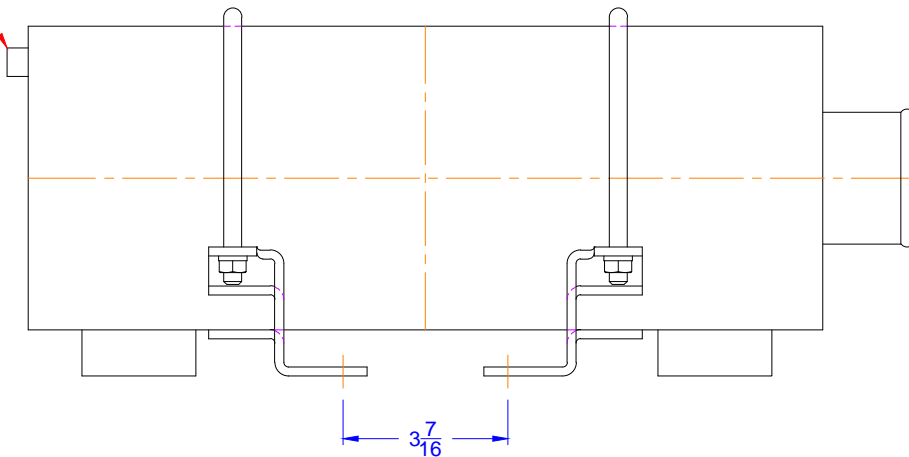

$1\frac{1}{4}$ " Boss
2 Places

$\frac{1}{8}$ " NPT

$2\frac{3}{4}$ " Hose Fitting
2 Places

CIN 1284A

CINCINNATI
RADIATOR
INC.

OEM Part #	
Drawing Date	7/27/15
Revision Date	
Drawn By	C.L.
Controlled By	A.E.

Complete Cooling System Sales & Service Not to Scale All Dimensions $\pm 1/16$ "