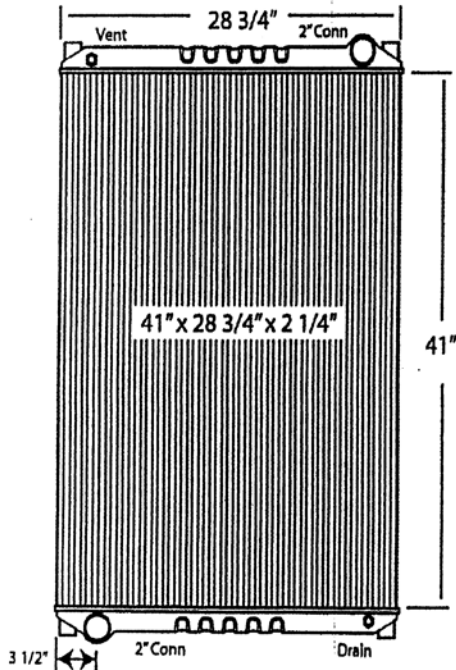

8000-38 Freightliner Truck

All-Metal Complete Radiator

Notes:

Verify all connection locations, sizes and core depth. O.E. core specifications are listed, replacement measurements may vary slightly.

8000-39 Freightliner Truck

All-Metal Complete Radiator

Notes:

Verify all connection locations, sizes and core depth. O.E. core specifications are listed, replacement measurements may vary slightly.