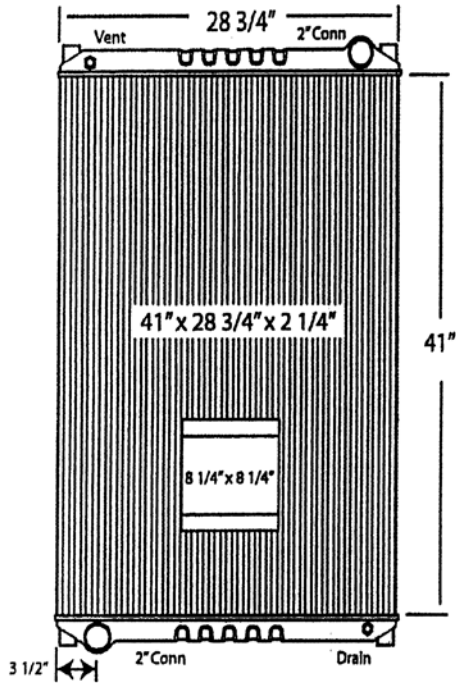

8000-38 Freightliner Truck

All-Metal Complete Radiator

Notes:

Verify all connection locations, sizes and core depth. O.E. core specifications are listed, replacement measurements may vary slightly.

8000-39 Freightliner Truck

All-Metal Complete Radiator

Notes:

Verify all connection locations, sizes and core depth. O.E. core specifications are listed, replacement measurements may vary slightly.