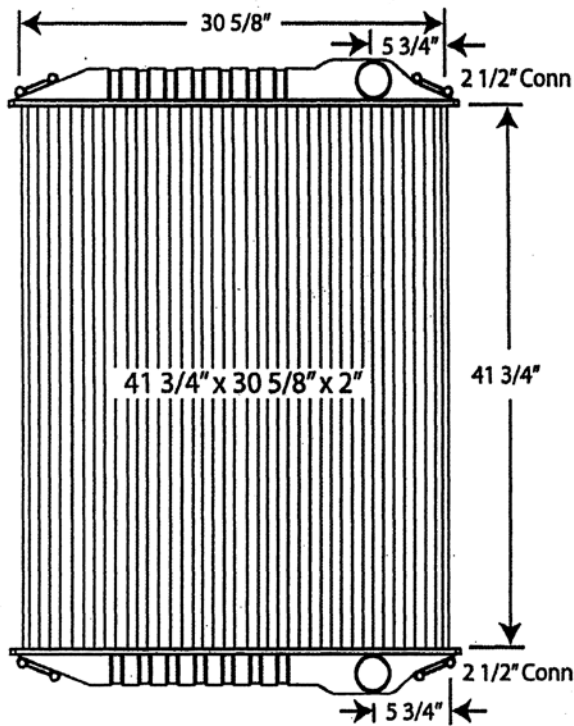

8000-22 Freightliner Truck

All-Metal Complete Radiator

Notes:

2 pin mounts in each corner of tanks.

Verify all connection locations, sizes and core depth. O.E. core specifications are listed, replacement measurements may vary slightly.

8000-24 Freightliner Truck

All-Metal Complete Radiator

Notes:

2 pin mounts in each corner of tanks.

Verify all connection locations, sizes and core depth. O.E. core specifications are listed, replacement measurements may vary slightly.