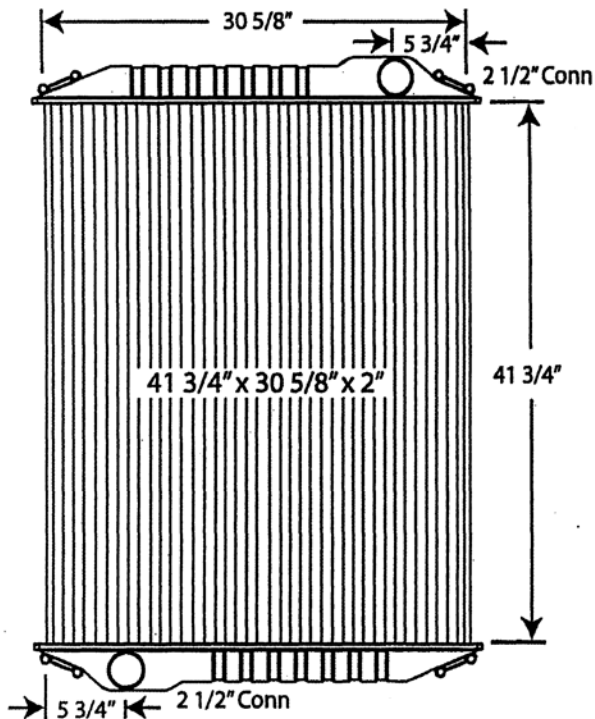

8000-22 Freightliner Truck

All-Metal Complete Radiator

Notes:

2 pin mounts in each corner of tanks.

Verify all connection locations, sizes and core depth. O.E. core specifications are listed, replacement measurements may vary slightly.

8000-24 Freightliner Truck

All-Metal Complete Radiator

Notes:

2 pin mounts in each corner of tanks.

Verify all connection locations, sizes and core depth. O.E. core specifications are listed, replacement measurements may vary slightly.