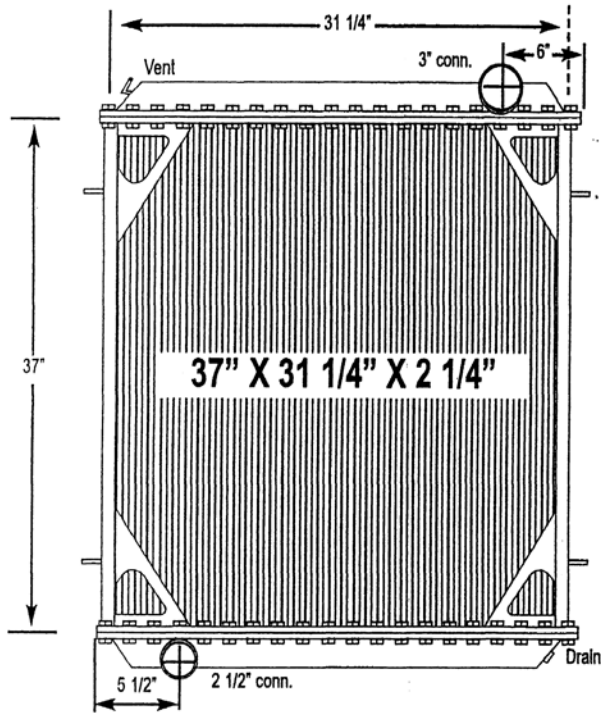

# 8000-21BT Freightliner Truck

All-Metal Complete Radiator

**Notes:**

Verify all connection locations, sizes and core depth. O.E. core specifications are listed, replacement measurements may vary slightly.