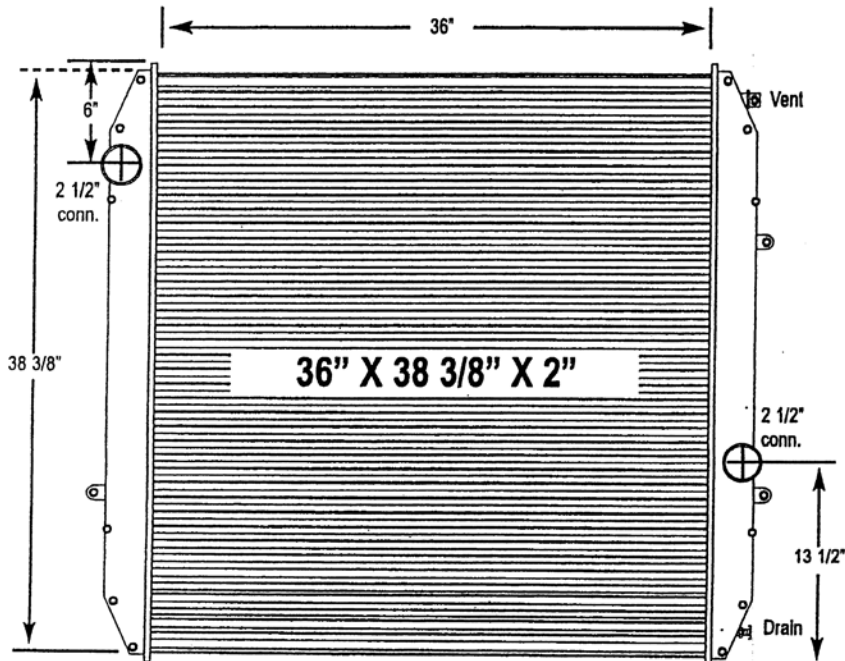

8000-19BT Freightliner Truck - Columbia Series

All-Metal Complete Radiator

Notes:
Mounting holes are located on all four corners.

Verify all connection locations, sizes and core depth. O.E. core specifications are listed, replacement measurements may vary slightly.

8000-20ST Freightliner Truck - Century Series

All-Metal Complete Radiator

Notes:
Mounting holes are located on all four corners.

Verify all connection locations, sizes and core depth. O.E. core specifications are listed, replacement measurements may vary slightly.