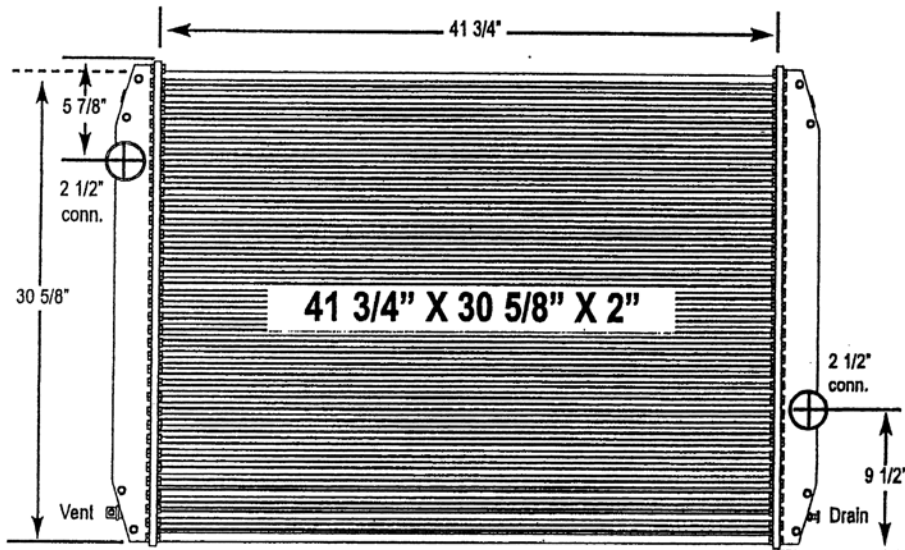

8000-19BT Freightliner Truck - Columbia Series

All-Metal Complete Radiator

Notes:
Mounting holes are located on all four corners.

Verify all connection locations, sizes and core depth. O.E. core specifications are listed, replacement measurements may vary slightly.

8000-20ST Freightliner Truck - Century Series

All-Metal Complete Radiator

Notes:
Mounting holes are located on all four corners.

Verify all connection locations, sizes and core depth. O.E. core specifications are listed, replacement measurements may vary slightly.