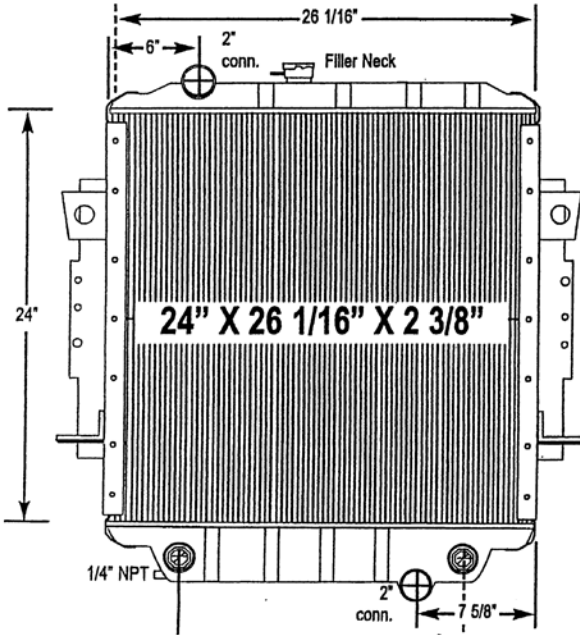

8000-15ST Freightliner Truck - UPS Step Van / FedEx Truck

All-Metal Complete Radiator

Notes:
O.E. frame is shown as reference, is not included with radiator purchase.

O.E. frame must be soldered on to the radiator tanks.

Outlet tank contains an 18" oil cooler.

Verify all connection locations, sizes and core depth. O.E. core specifications are listed, replacement measurements may vary slightly.