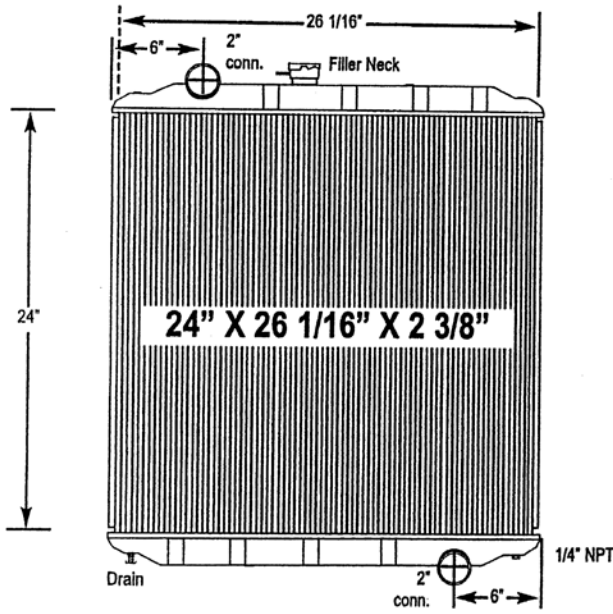

8000-14ST Freightliner Truck - UPS Step Van / FedEx Truck

All-Metal Complete Radiator

Notes:
O.E. frame must be soldered on to the radiator tanks.

Verify all connection locations, sizes and core depth. O.E. core specifications are listed, replacement measurements may vary slightly.

Outlet tank contains an 18" oil cooler.

Verify all connection locations, sizes and core depth. O.E. core specifications are listed, replacement measurements may vary slightly.