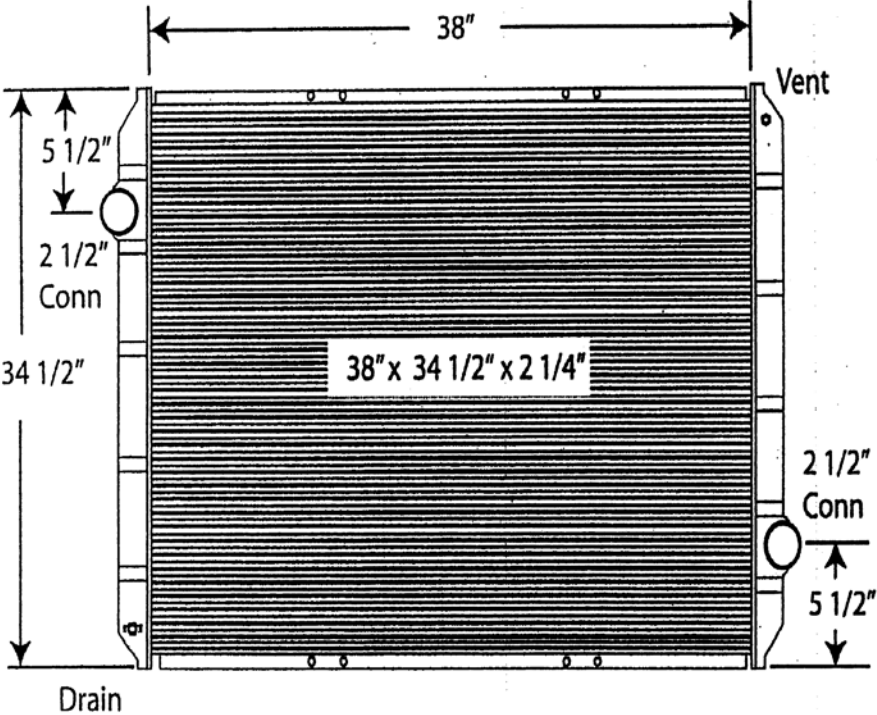

8000-13 Freightliner Truck

All-Metal Complete Radiator

Notes:

Verify all connection locations, sizes and core depth. O.E. core specifications are listed, replacement measurements may vary slightly.