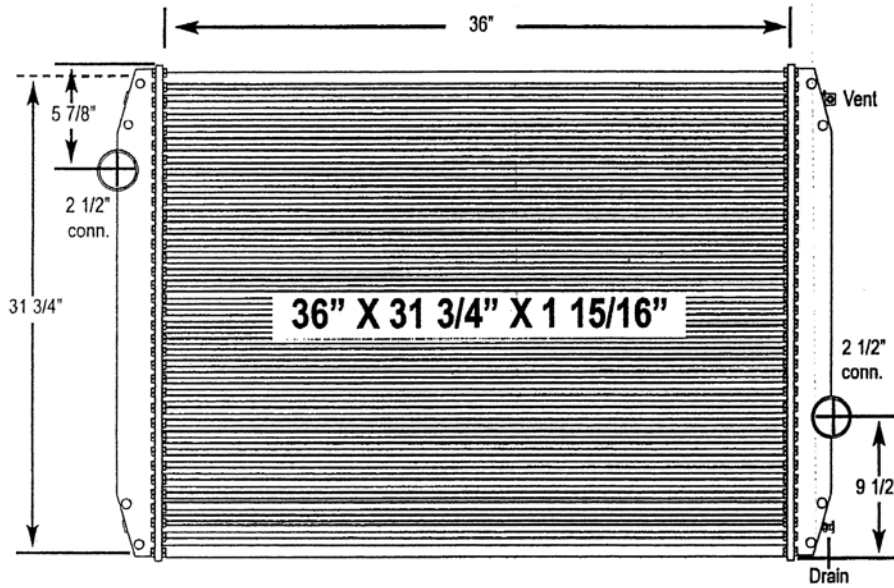

8000-07BT Freightliner Century Series Truck

All-Metal Complete Radiator

Notes:

Mounting holes are located on all four corners

Verify all connection locations, sizes and core depth. O.E. core specifications are listed, replacement measurements may vary slightly.

8000-08BT Freightliner Truck

All-Metal Complete Radiator

Notes:

This unit is the same as the 8000-03BT except for the vent and drain locations.

Verify all connection locations, sizes and core depth. O.E. core specifications are listed, replacement measurements may vary slightly.