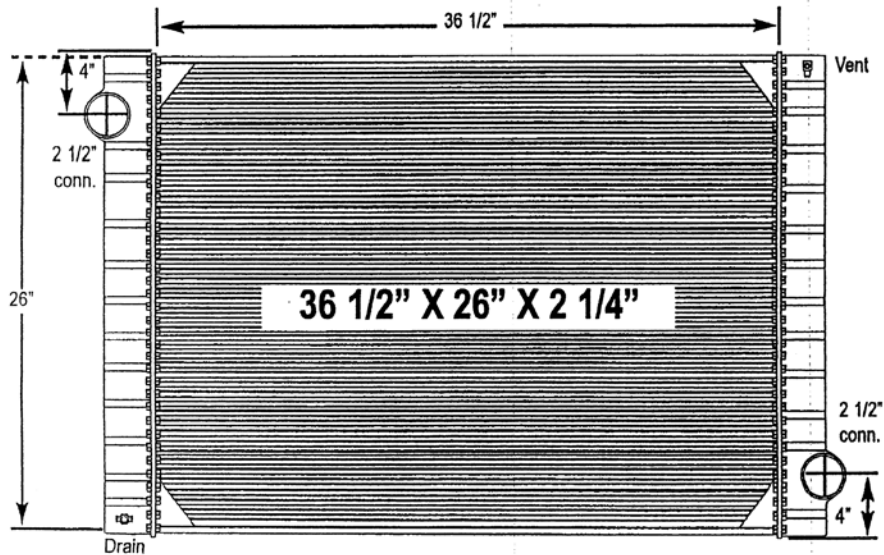

8000-07BT Freightliner Century Series Truck

All-Metal Complete Radiator

Notes:

Mounting holes are located on all four corners

Verify all connection locations, sizes and core depth. O.E. core specifications are listed, replacement measurements may vary slightly.

8000-08BT Freightliner Truck

All-Metal Complete Radiator

Notes:

This unit is the same as the 8000-03BT except for the vent and drain locations.

Verify all connection locations, sizes and core depth. O.E. core specifications are listed, replacement measurements may vary slightly.