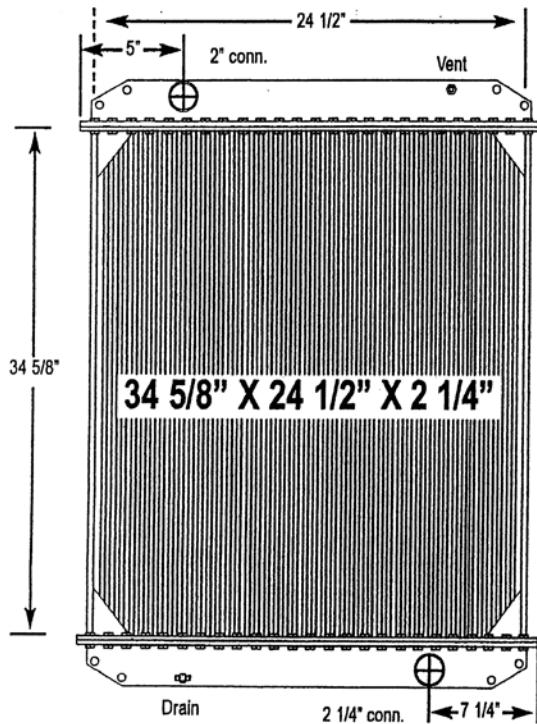

# 8000-05BT Freightliner Truck

All-Metal Complete Radiator

**Notes:**

Mounting holes are located on all four corners.

Verify all connection locations, sizes and core depth. O.E. core specifications are listed, replacement measurements may vary slightly.

# 8000-06BT Freightliner Truck

All-Metal Complete Radiator

**Notes:**

Mounting holes are located on all four corners.

Verify all connection locations, sizes and core depth. O.E. core specifications are listed, replacement measurements may vary slightly.