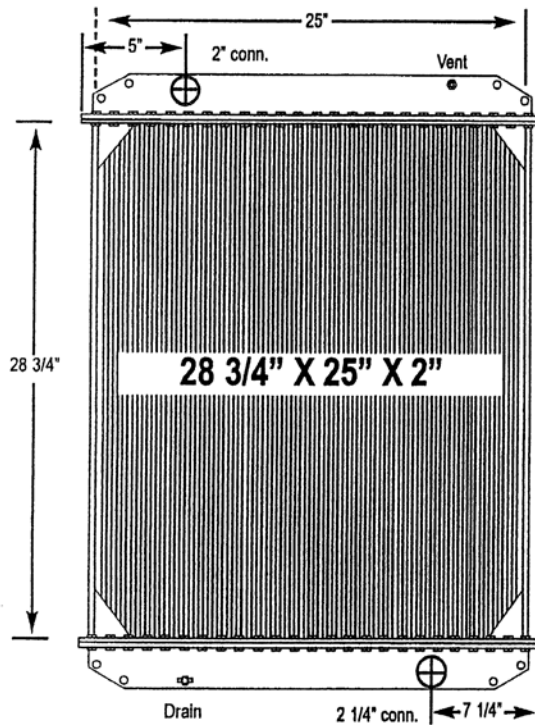

# 8000-05BT Freightliner Truck

All-Metal Complete Radiator

**Notes:**

Mounting holes are located on all four corners.

Verify all connection locations, sizes and core depth. O.E. core specifications are listed, replacement measurements may vary slightly.

# 8000-06BT Freightliner Truck

All-Metal Complete Radiator

**Notes:**

Mounting holes are located on all four corners.

Verify all connection locations, sizes and core depth. O.E. core specifications are listed, replacement measurements may vary slightly.