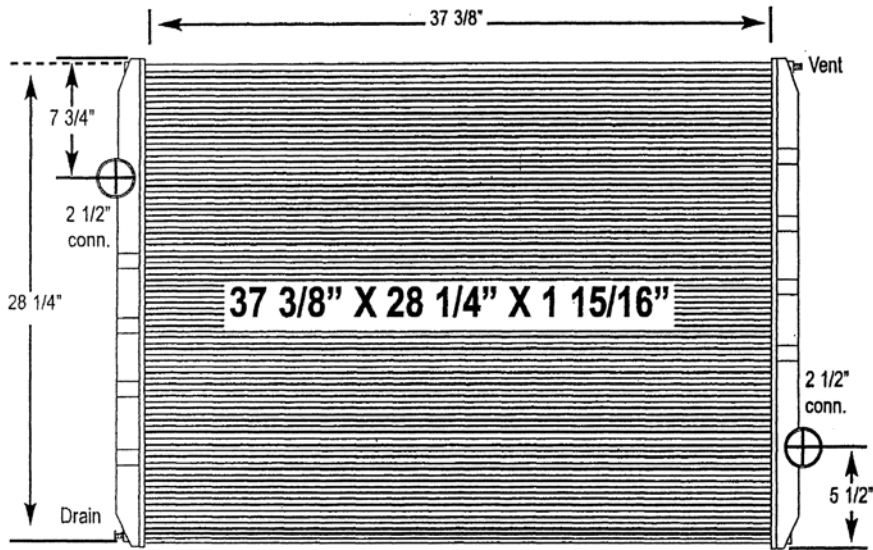

# 9000-25ST Ford / Sterling Truck

All-Metal Complete Radiator

## Notes:

Verify all connection locations, sizes and core depth. O.E. core specifications are listed, replacement measurements may vary slightly.