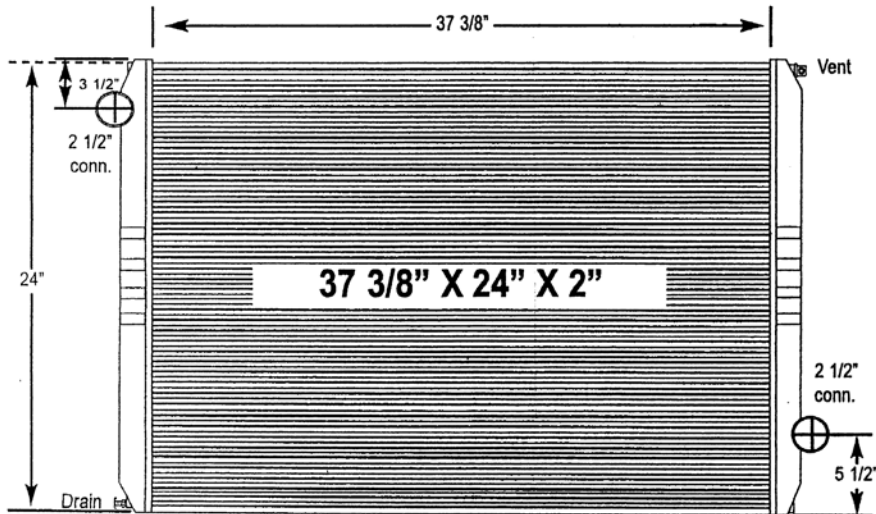

9000-21ST Ford / Sterling Truck

All-Metal Complete Radiator

Notes:

O.E. frame is shown as reference, is not included with radiator purchase.

O.E. frame will bolt on to radiator tanks.

Verify all connection locations, sizes and core depth. O.E. core specifications are listed, replacement measurements may vary slightly.

9000-22ST Ford / Sterling Truck

All-Metal Complete Radiator

Notes:

Verify all connection locations, sizes and core depth. O.E. core specifications are listed, replacement measurements may vary slightly.