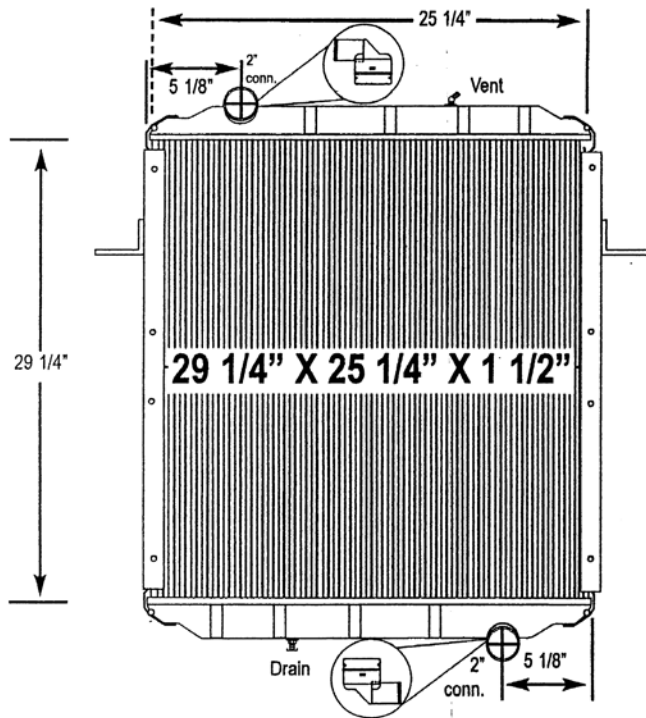

9000-21ST Ford / Sterling Truck

All-Metal Complete Radiator

Notes:

O.E. frame is shown as reference, is not included with radiator purchase.

O.E. frame will bolt on to radiator tanks.

Verify all connection locations, sizes and core depth. O.E. core specifications are listed, replacement measurements may vary slightly.

9000-22ST Ford / Sterling Truck

All-Metal Complete Radiator

Notes:

Verify all connection locations, sizes and core depth. O.E. core specifications are listed, replacement measurements may vary slightly.