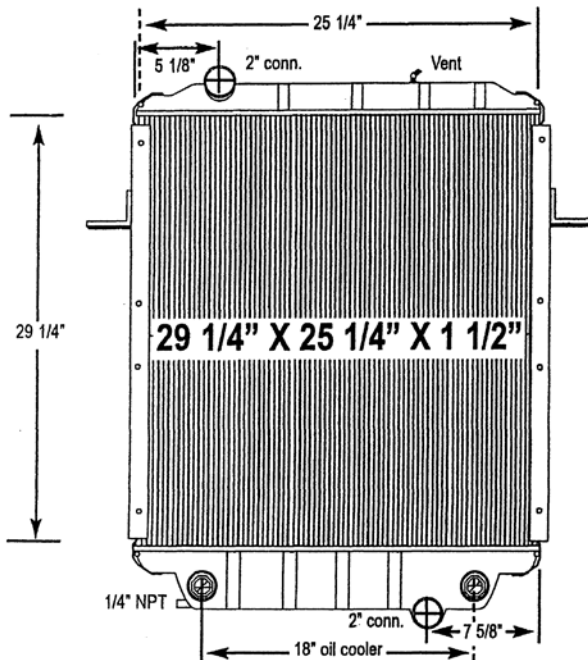

### Notes:

O.E. frame is shown as reference, is not included with radiator purchase.

O.E. frame will bolt on to radiator tanks.

Verify all connection locations, sizes and core depth. O.E. core specifications are listed, replacement measurements may vary slightly.

### Notes:

O.E. frame is shown as reference, is not included with radiator purchase.

O.E. frame will bolt on to radiator tanks.

Outlet tank contains an 18" oil cooler.

Verify all connection locations, sizes and core depth. O.E. core specifications are listed, replacement measurements may vary slightly.