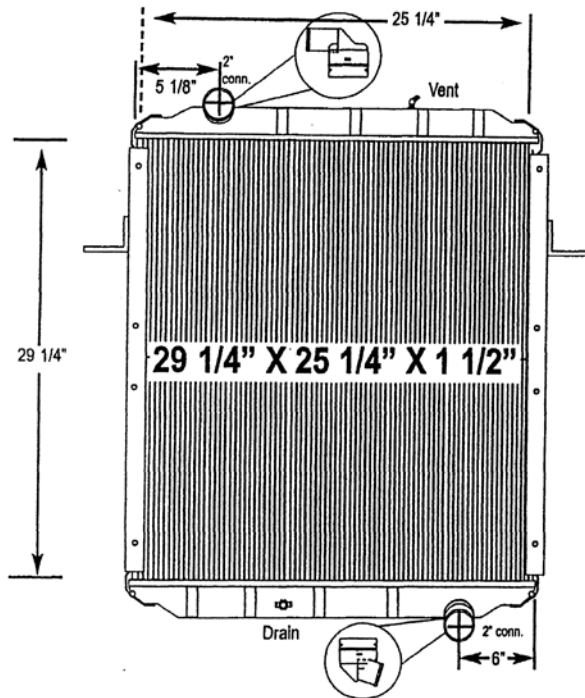

# 9000-19ST Ford / Sterling Cargo / Cargo Star

All-Metal Complete Radiator

### Notes:

O.E. frame is shown as reference, is not included with radiator purchase.

O.E. frame will bolt on to radiator tanks.

Verify all connection locations, sizes and core depth. O.E. core specifications are listed, replacement measurements may vary slightly.

### Notes:

O.E. frame is shown as reference, is not included with radiator purchase.

O.E. frame will bolt on to radiator tanks.

Outlet tank contains an 18" oil cooler.

Verify all connection locations, sizes and core depth. O.E. core specifications are listed, replacement measurements may vary slightly.