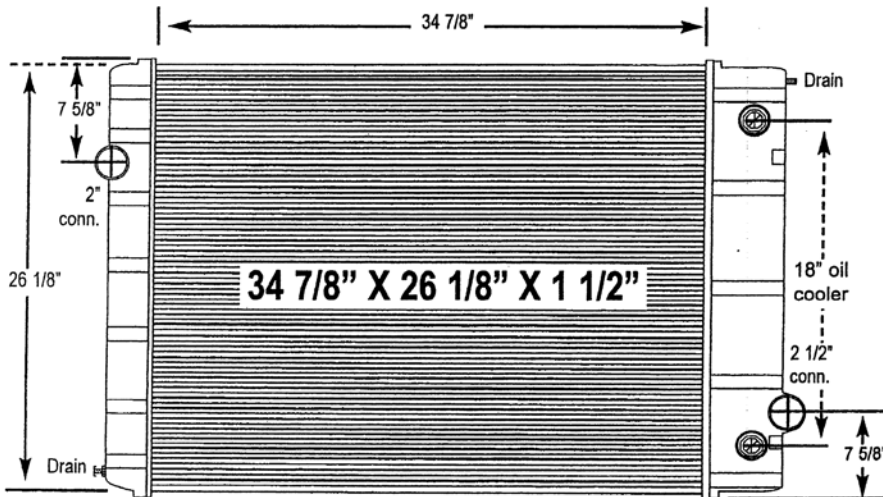

9000-15ST Ford / Sterling Truck

All-Metal Complete Radiator

Notes:

Verify all connection locations, sizes and core depth. O.E. core specifications are listed, replacement measurements may vary slightly.

9000-16ST Ford / Sterling Truck

All-Metal Complete Radiator

Notes:

Outlet tank contains an 18" oil cooler.

Verify all connection locations, sizes and core depth. O.E. core specifications are listed, replacement measurements may vary slightly.