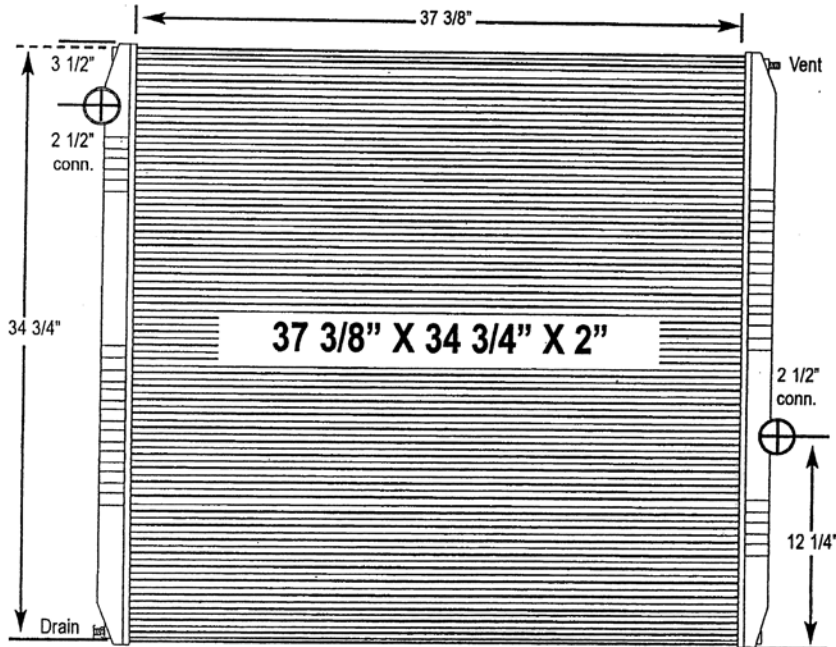

9000-15ST Ford / Sterling Truck

All-Metal Complete Radiator

Notes:

Verify all connection locations, sizes and core depth. O.E. core specifications are listed, replacement measurements may vary slightly.

9000-16ST Ford / Sterling Truck

All-Metal Complete Radiator

Notes:

Outlet tank contains an 18" oil cooler.

Verify all connection locations, sizes and core depth. O.E. core specifications are listed, replacement measurements may vary slightly.