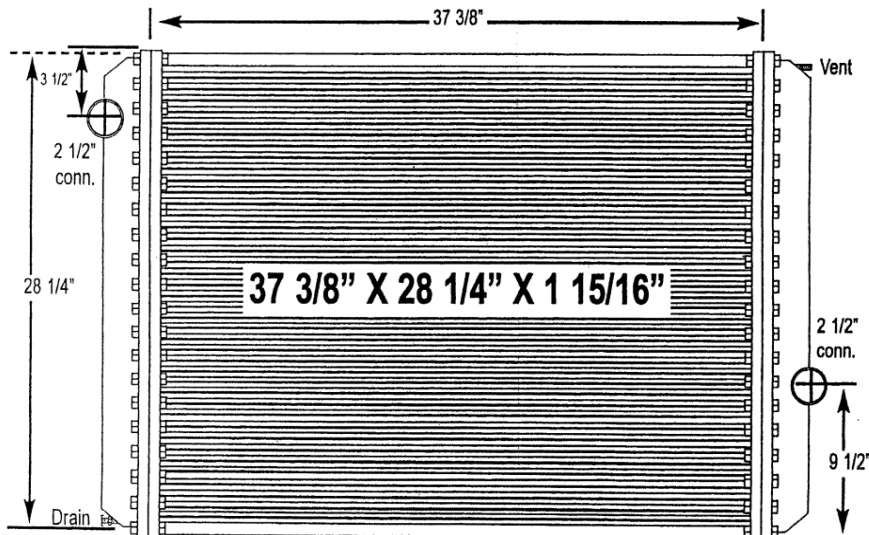

9000-14BT Ford / Sterling Truck

All-Metal Complete Radiator

Notes:

Verify all connection locations, sizes and core depth. O.E. core specifications are listed, replacement measurements may vary slightly.