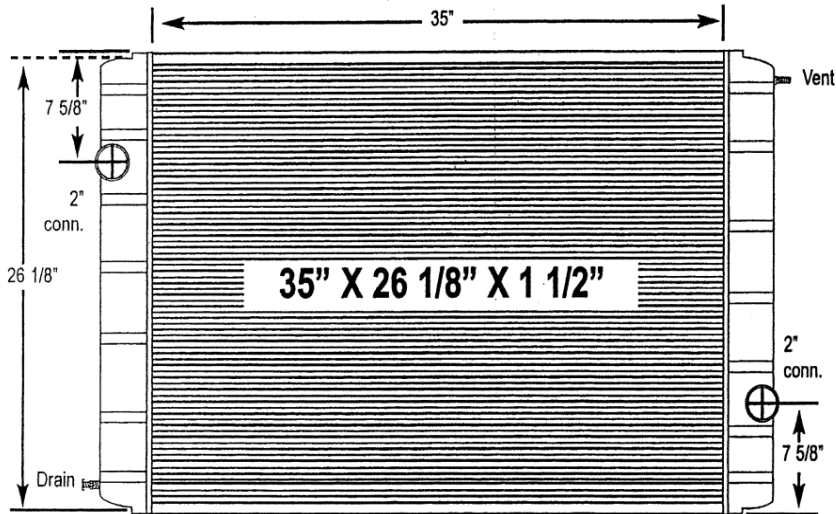

# 9000-12ST Ford / Sterling Truck

All-Metal Complete Radiator

**Notes:**

Verify all connection locations, sizes and core depth. O.E. core specifications are listed, replacement measurements may vary slightly.