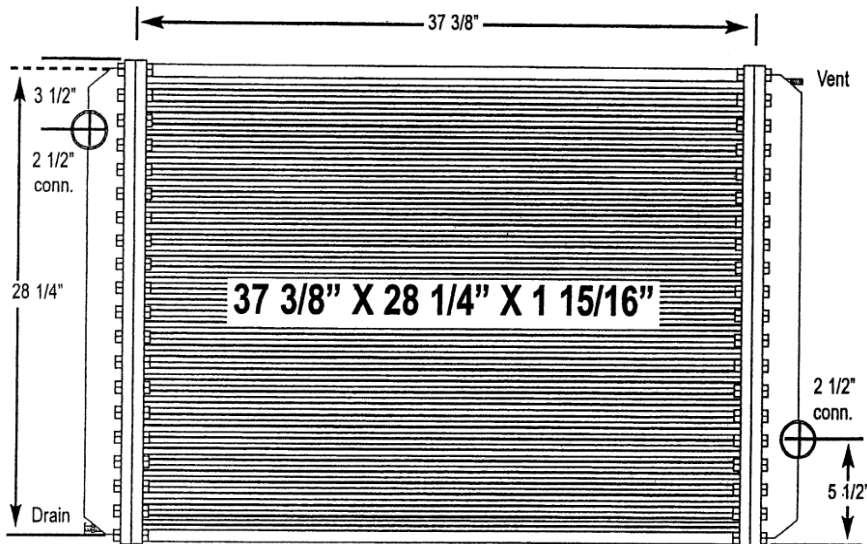

9000-10BT Ford Truck

All-Metal Complete Radiator

Notes:
Replacement for Valeo O.E. version.

O.E. plastic tanks are smooth.

Verify all connection locations, sizes and core depth. O.E. core specifications are listed, replacement measurements may vary slightly.

9000-11BT Ford / Sterling Truck

All-Metal Complete Radiator

Notes:
Mounting holes are located on all four corners.

Verify all connection locations, sizes and core depth. O.E. core specifications are listed, replacement measurements may vary slightly.