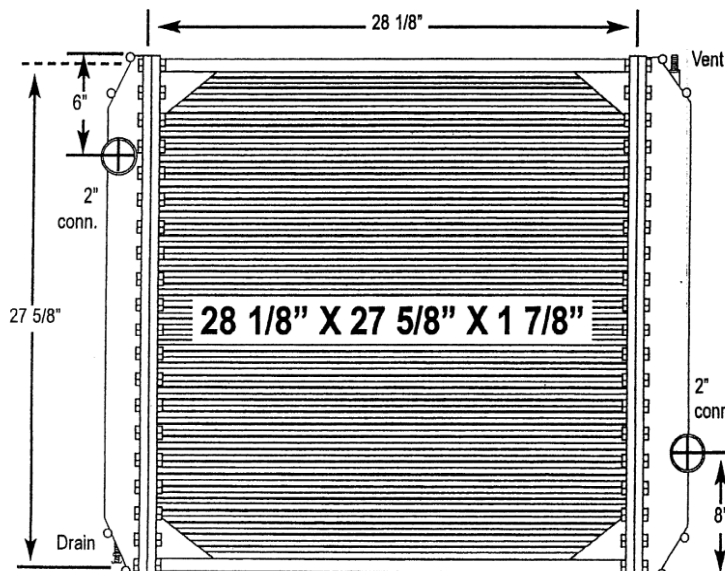

9000-10BT Ford Truck

All-Metal Complete Radiator

Notes:
Replacement for Valeo O.E. version.

O.E. plastic tanks are smooth.

Verify all connection locations, sizes and core depth. O.E. core specifications are listed, replacement measurements may vary slightly.

9000-11BT Ford / Sterling Truck

All-Metal Complete Radiator

Notes:
Mounting holes are located on all four corners.

Verify all connection locations, sizes and core depth. O.E. core specifications are listed, replacement measurements may vary slightly.