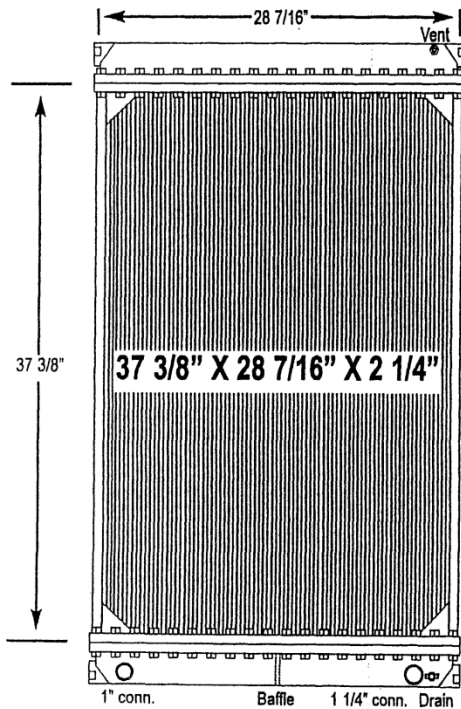

9000-09BT Ford Truck

All-Metal Complete Radiator

Notes:
Mounting brackets are located on all four corners.

Verify all connection locations, sizes and core depth. O.E. core specifications are listed, replacement measurements may vary slightly.