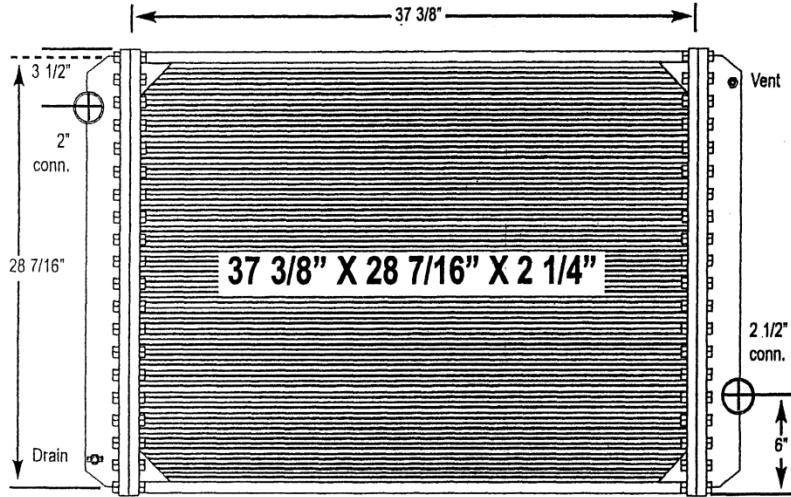

# 9000-08ABT Ford Truck

All-Metal Complete Radiator

Notes:  
This radiator also fits O.E. version with an outlet connection 3 1/2" up.

Verify all connection locations, sizes and core depth. O.E. core specifications are listed, replacement measurements may vary slightly.