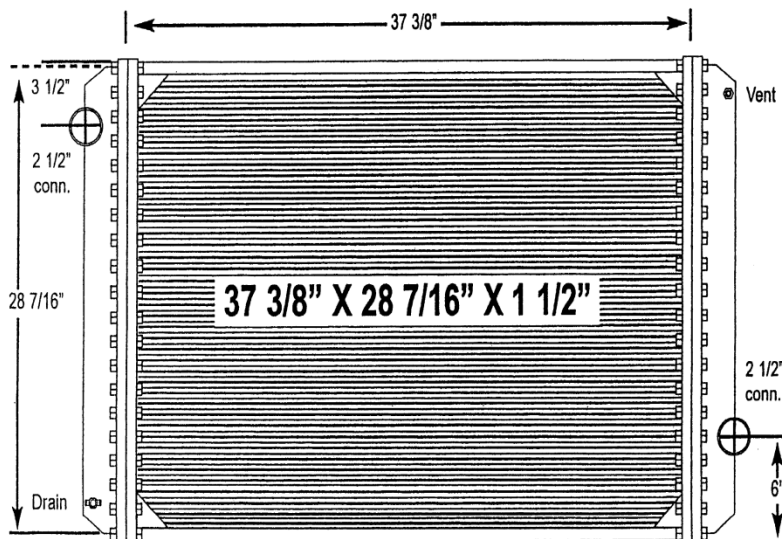

9000-07ABT Ford Truck

All-Metal Complete Radiator

Notes:

This radiator also fits O.E. version with an outlet connection 3 1/2" up.

Verify all connection locations, sizes and core depth. O.E. core specifications are listed, replacement measurements may vary slightly.