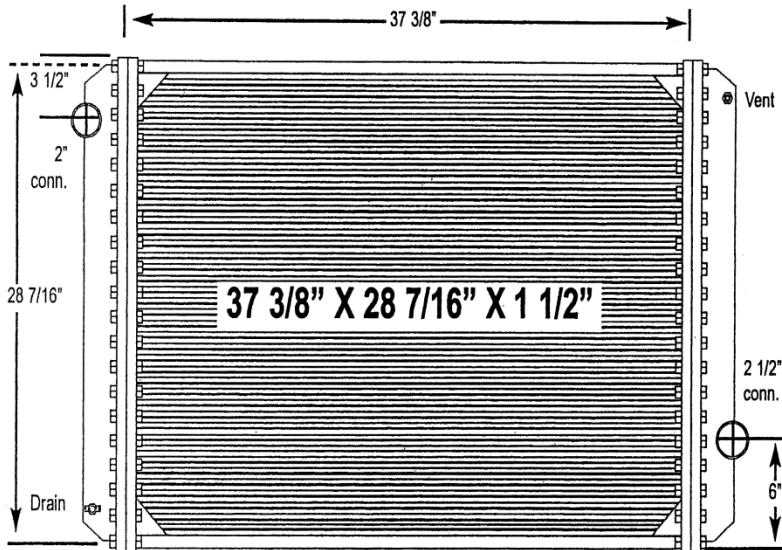

# 9000-06ABT Ford Truck

All-Metal Complete Radiator

**Notes:**

This radiator also fits O.E. version with an outlet connection 3 1/2" up.

Verify all connection locations, sizes and core depth. O.E. core specifications are listed, replacement measurements may vary slightly.