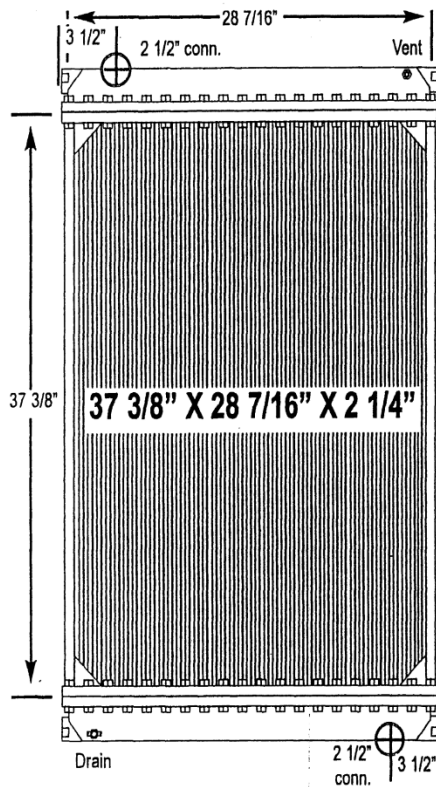

9000-04BT Ford Truck

All-Metal Complete Radiator

Notes:
Mounting brackets are located on all four corners.

Verify all connection locations, sizes and core depth. O.E. core specifications are listed, replacement measurements may vary slightly.

9000-05BT Ford Truck

All-Metal Complete Radiator

Notes:
Verify all connection locations, sizes and core depth. O.E. core specifications are listed, replacement measurements may vary slightly.