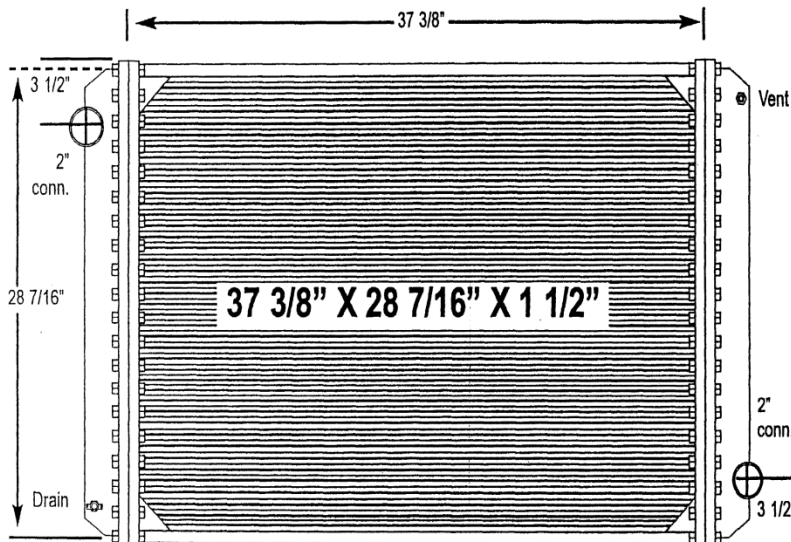

9000-04BT Ford Truck

All-Metal Complete Radiator

Notes:
Mounting brackets are located on all four corners.

Verify all connection locations, sizes and core depth. O.E. core specifications are listed, replacement measurements may vary slightly.

9000-05BT Ford Truck

All-Metal Complete Radiator

Notes:
Verify all connection locations, sizes and core depth. O.E. core specifications are listed, replacement measurements may vary slightly.