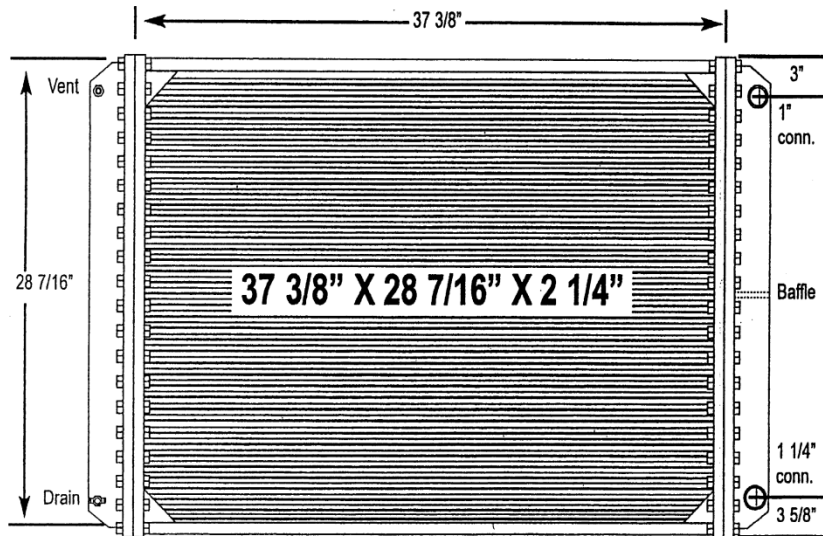

# 9000-02BT Ford Truck

All-Metal Complete Radiator

**Notes:**

Verify all connection locations, sizes and core depth. O.E. core specifications are listed, replacement measurements may vary slightly.

# 9000-03BT Ford Truck

All-Metal Complete Radiator

**Notes:**

Verify all connection locations, sizes and core depth. O.E. core specifications are listed, replacement measurements may vary slightly.