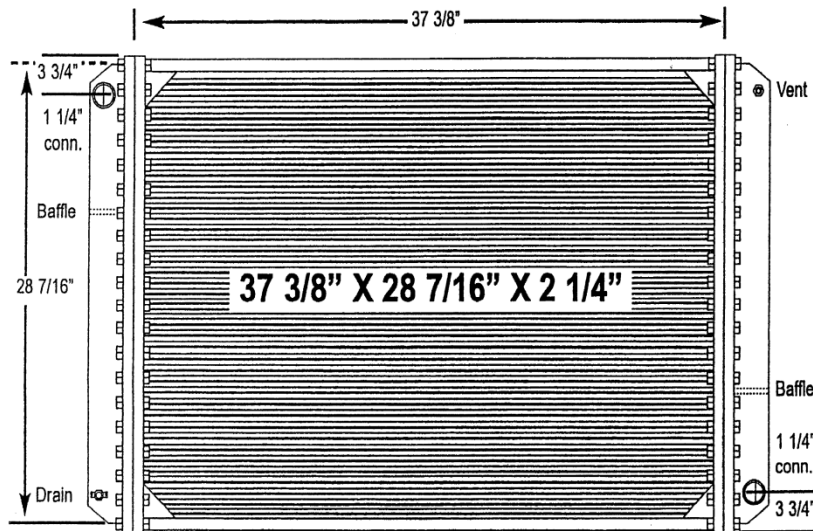

# 9000-02BT Ford Truck

All-Metal Complete Radiator

**Notes:**

Verify all connection locations, sizes and core depth. O.E. core specifications are listed, replacement measurements may vary slightly.

# 9000-03BT Ford Truck

All-Metal Complete Radiator

**Notes:**

Verify all connection locations, sizes and core depth. O.E. core specifications are listed, replacement measurements may vary slightly.