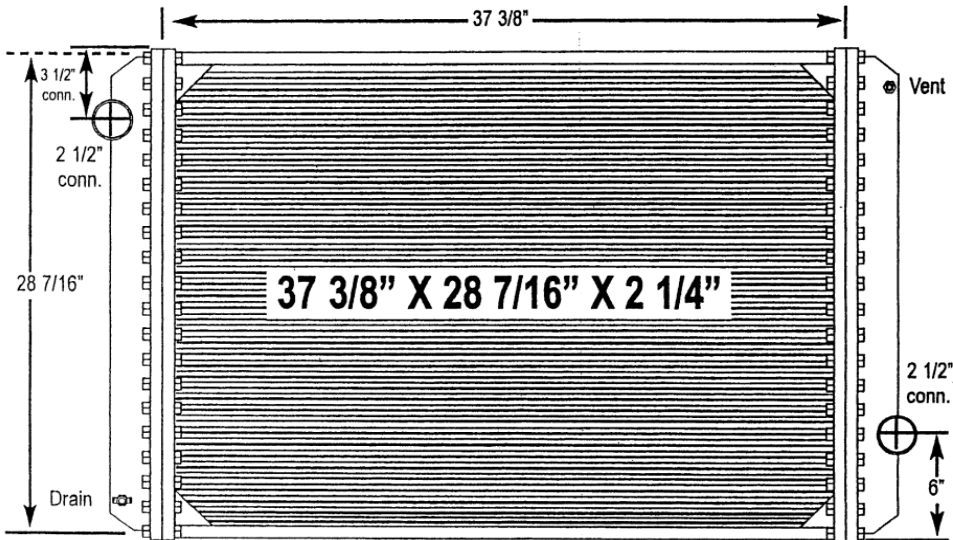

9000-01ABT Ford Truck

All-Metal Complete Radiator

Notes:

Replacement for Modine / Adtech O.E. version.

O.E. plastic tanks are ribbed.

Verify all connection locations, sizes and core depth. O.E. core specifications are listed, replacement measurements may vary slightly.