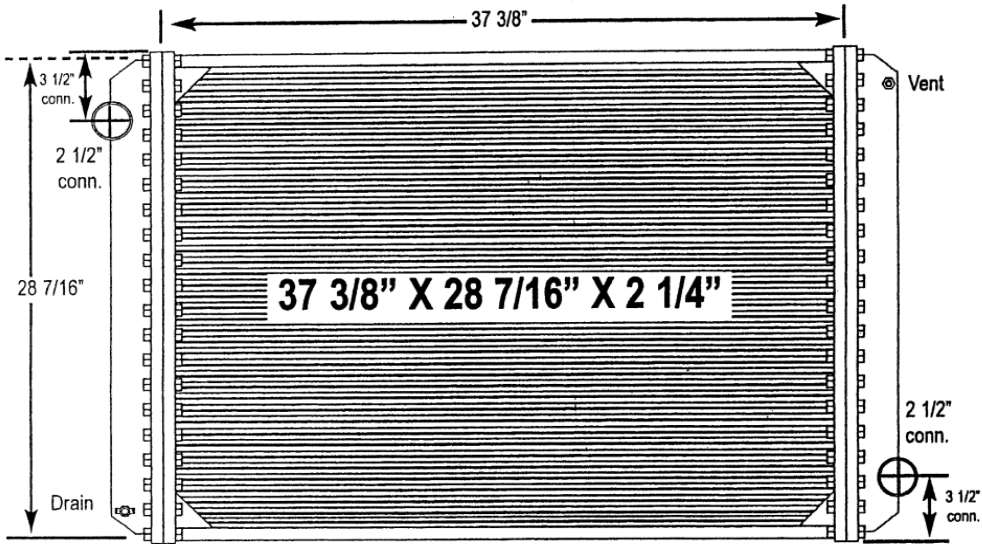

9000-01BT Ford Truck Disc. Use 9000-01ABT

All-Metal Complete Radiator

Notes:

Verify all connection locations, sizes and core depth. O.E. core specifications are listed, replacement measurements may vary slightly.