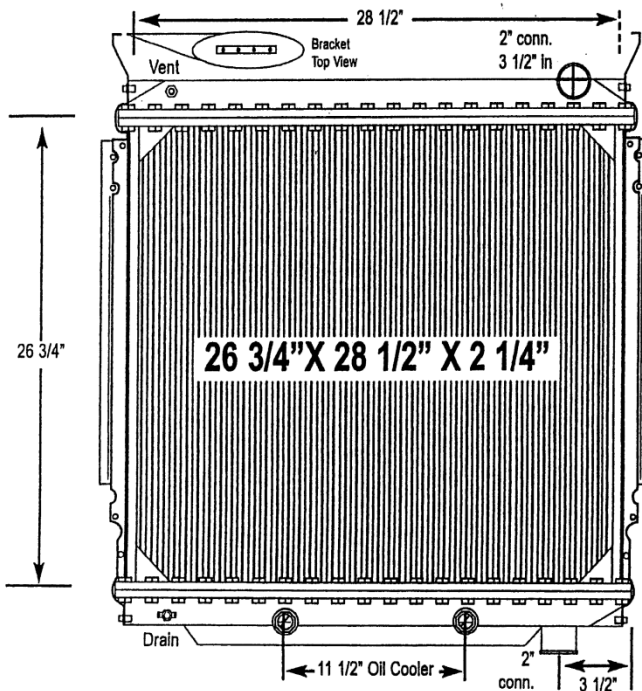

5700-16BT Ford Truck

All-Metal Complete Radiator