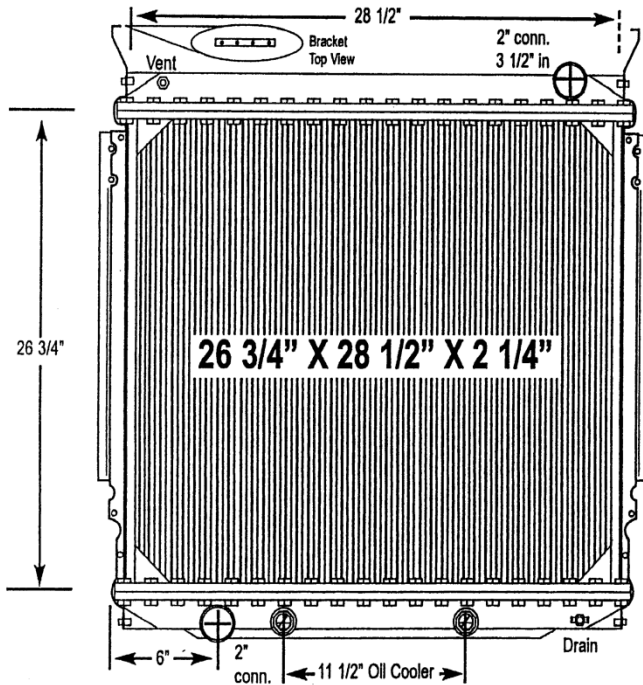

5700-15BT Ford Truck

All-Metal Complete Radiator

Solder-on Style

Check with your customer service representative for part availability.

Notes:

O.E. radiator has dual mounting holes in the corners of both inlet and outlet tanks.

Mounting adapter brackets are included with radiator purchase.

Outlet tank contains an 11 1/2" oil cooler.

Verify all connection locations, sizes and core depth. O.E. core specifications are listed, replacement measurements may vary slightly.