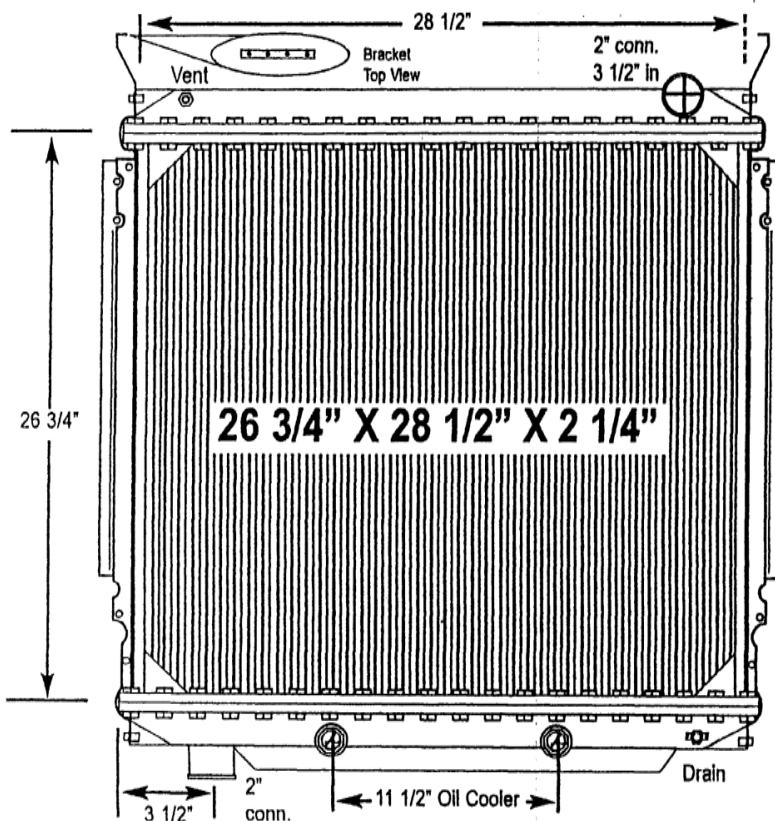

5700-07BT Ford Truck

All-Metal Complete Radiator

Solder-on Style

Check with your customer service representative for part availability.

Notes:

Mounting holes are located on all four corners.

Verify all connection locations, sizes and core depth. O.E. core specifications are listed, replacement measurements may vary slightly.

5700-10BT Ford Truck

All-Metal Complete Radiator

Solder-on Style

Check with your customer service representative for part availability.

Notes:

O.E. radiator has dual mounting holes in the corners of both inlet and outlet tanks.

Mounting adapter brackets are included with radiator purchase.

Outlet tank contains an 11 1/2" oil cooler.

Verify all connection locations, sizes and core depth. O.E. core specifications are listed, replacement measurements may vary slightly.