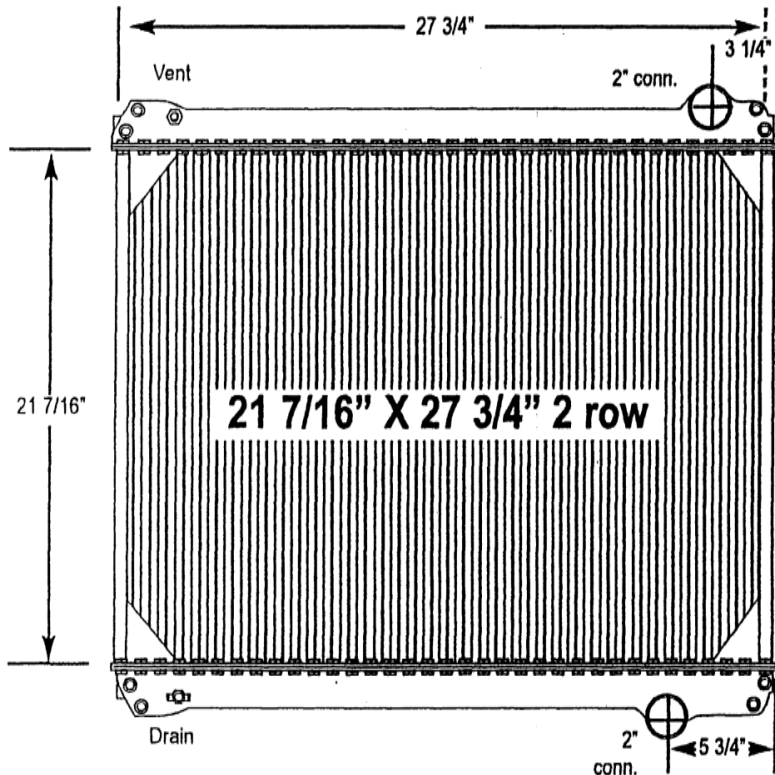

5700-07BT Ford Truck

All-Metal Complete Radiator

Solder-on Style

Check with your customer service representative for part availability.

Notes:

Mounting holes are located on all four corners.

Verify all connection locations, sizes and core depth. O.E. core specifications are listed, replacement measurements may vary slightly.

5700-10BT Ford Truck

All-Metal Complete Radiator

Solder-on Style

Check with your customer service representative for part availability.

Notes:

O.E. radiator has dual mounting holes in the corners of both inlet and outlet tanks.

Mounting adapter brackets are included with radiator purchase.

Outlet tank contains an 11 1/2" oil cooler.

Verify all connection locations, sizes and core depth. O.E. core specifications are listed, replacement measurements may vary slightly.