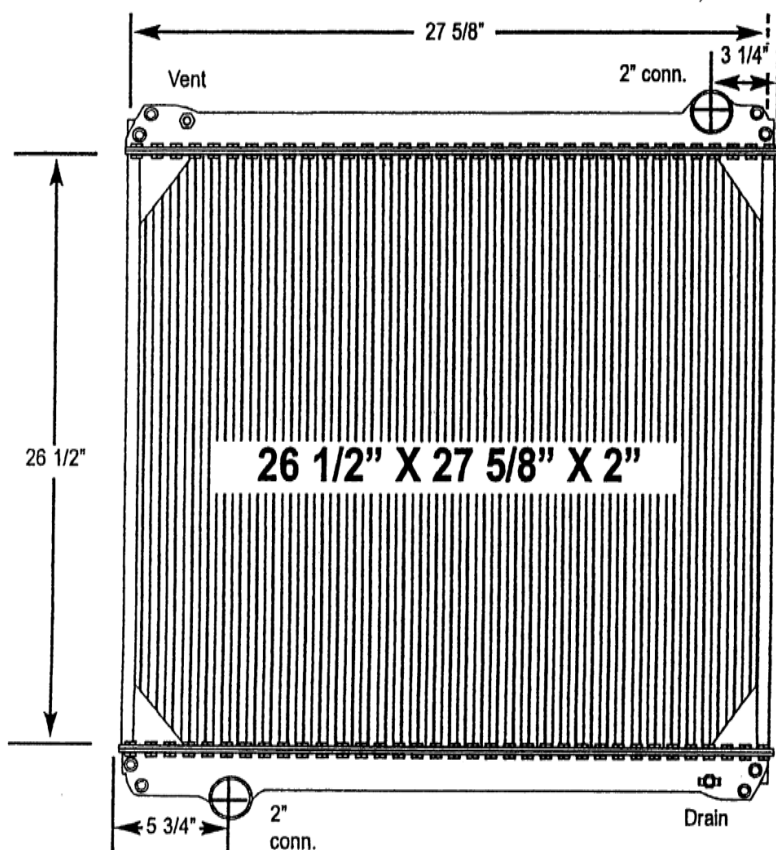

5700-05BT Ford Truck

All-Metal Complete Radiator

Solder-on Style

Check with your customer service representative for part availability.

Notes:

Mounting holes are located on all four corners.

Verify all connection locations, sizes and core depth. O.E. core specifications are listed, replacement measurements may vary slightly.

5700-06BT Ford Truck

All-Metal Complete Radiator

Solder-on Style

Check with your customer service representative for part availability.

Notes:

Mounting holes are located on all four corners.

Verify all connection locations, sizes and core depth. O.E. core specifications are listed, replacement measurements may vary slightly.