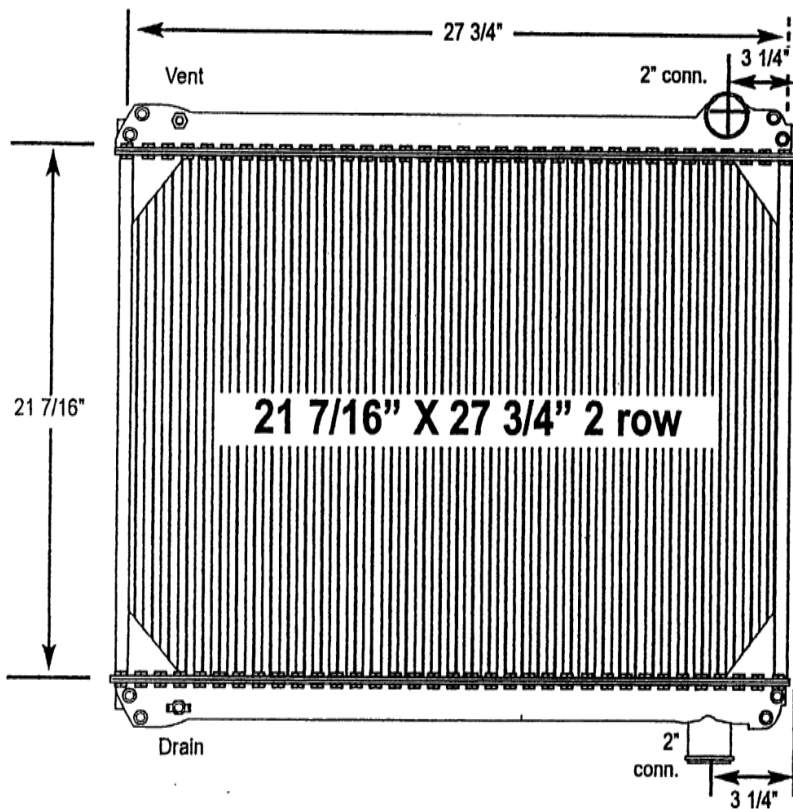

5700-05BT Ford Truck

All-Metal Complete Radiator

Solder-on Style

Check with your customer service representative for part availability.

Notes:

Mounting holes are located on all four corners.

Verify all connection locations, sizes and core depth. O.E. core specifications are listed, replacement measurements may vary slightly.

5700-06BT Ford Truck

All-Metal Complete Radiator

Solder-on Style

Check with your customer service representative for part availability.

Notes:

Mounting holes are located on all four corners.

Verify all connection locations, sizes and core depth. O.E. core specifications are listed, replacement measurements may vary slightly.