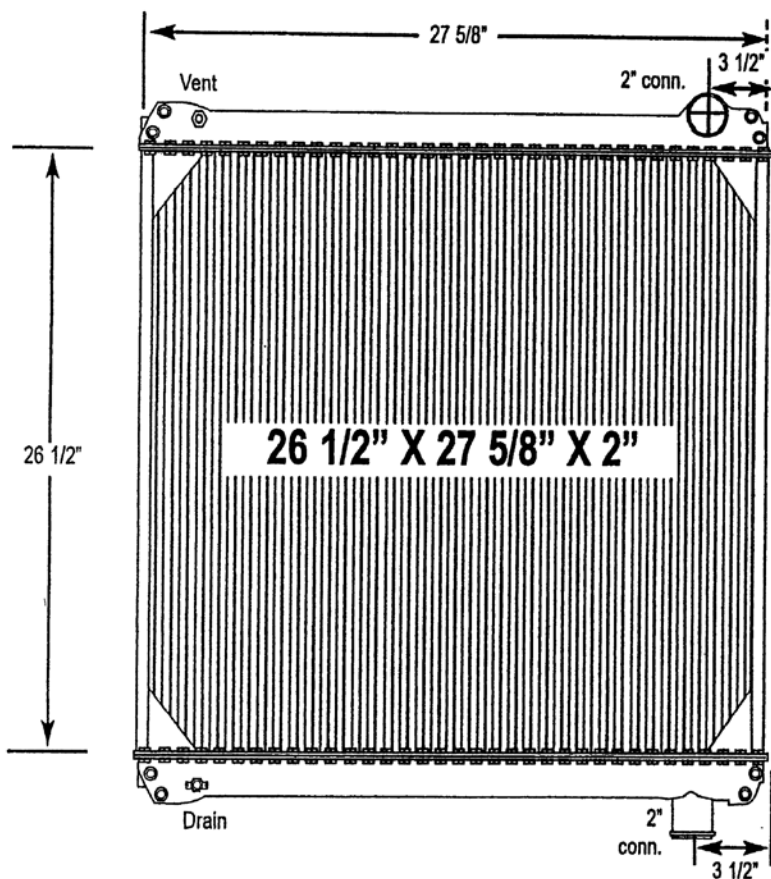

5700-01BT Ford Truck

All-Metal Complete Radiator

Solder-on Style

Check with your customer service representative for part availability.

Notes:

Mounting holes are located on all four corners.

Verify all connection locations, sizes and core depth. O.E. core specifications are listed, replacement measurements may vary slightly.

5700-02BT Ford Truck

All-Metal Complete Radiator

Solder-on Style

Check with your customer service representative for part availability.

Notes:

Mounting holes are located on all four corners.

Verify all connection locations, sizes and core depth. O.E. core specifications are listed, replacement measurements may vary slightly.