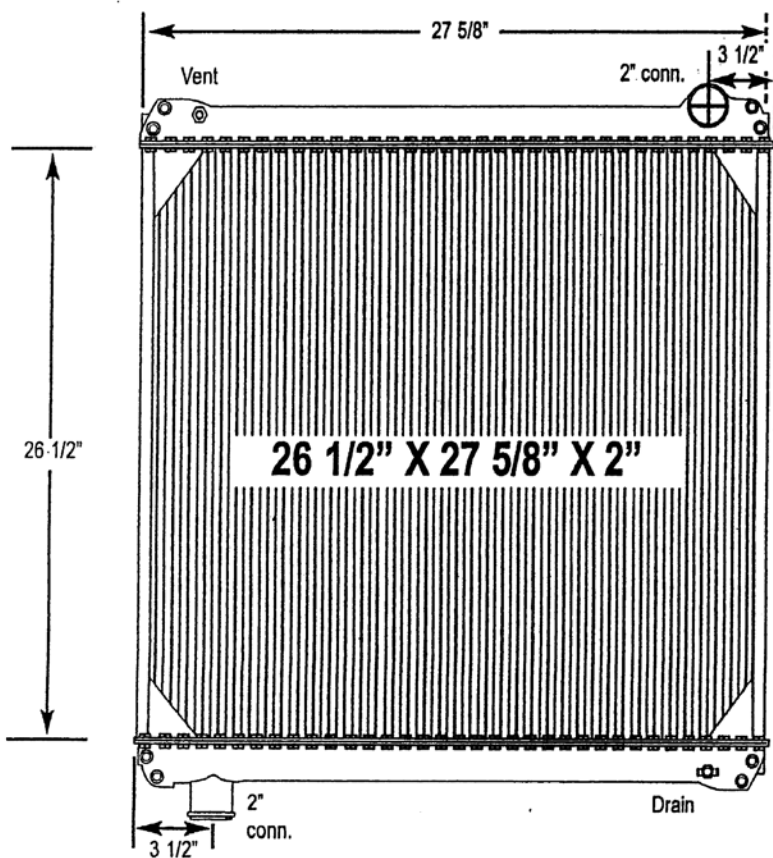

5700-01BT Ford Truck

All-Metal Complete Radiator

Solder-on Style

Check with your customer service representative for part availability.

Notes:

Mounting holes are located on all four corners.

Verify all connection locations, sizes and core depth. O.E. core specifications are listed, replacement measurements may vary slightly.

5700-02BT Ford Truck

All-Metal Complete Radiator

Solder-on Style

Check with your customer service representative for part availability.

Notes:

Mounting holes are located on all four corners.

Verify all connection locations, sizes and core depth. O.E. core specifications are listed, replacement measurements may vary slightly.