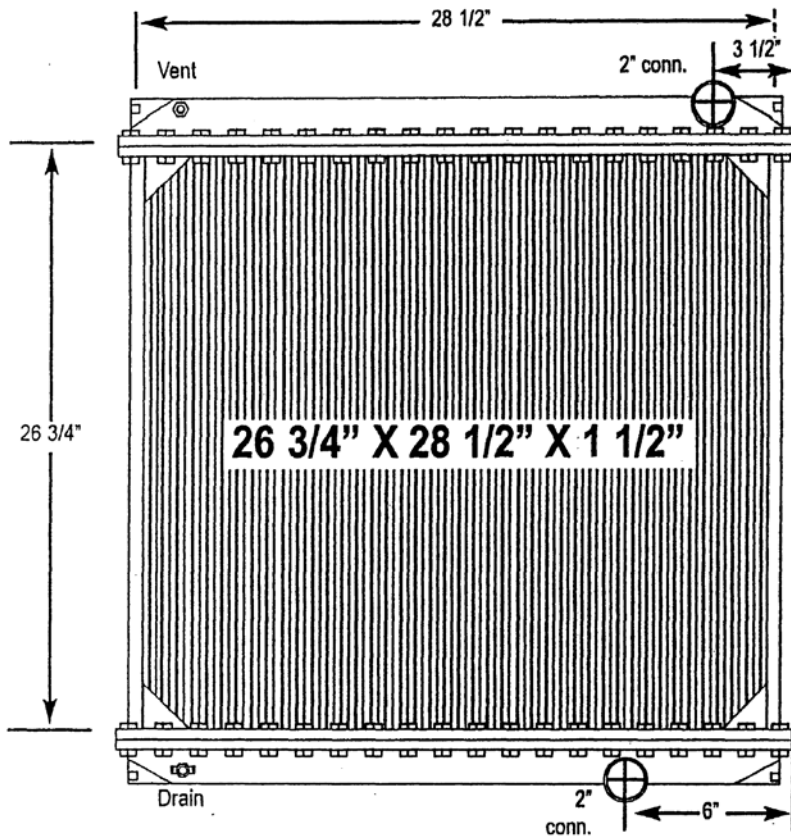

# 5600-12ABT Ford Truck

All-Metal Complete Radiator

Solder-on Style

Check with your customer service representative for part availability.

Notes:

Mounting brackets are located on all four corners.

Verify all connection locations, sizes and core depth. O.E. core specifications are listed, replacement measurements may vary slightly.

# 5600-14BT Ford Truck

All-Metal Complete Radiator

Notes:

Mounting brackets are located on all four corners.

Verify all connection locations, sizes and core depth. O.E. core specifications are listed, replacement measurements may vary slightly.