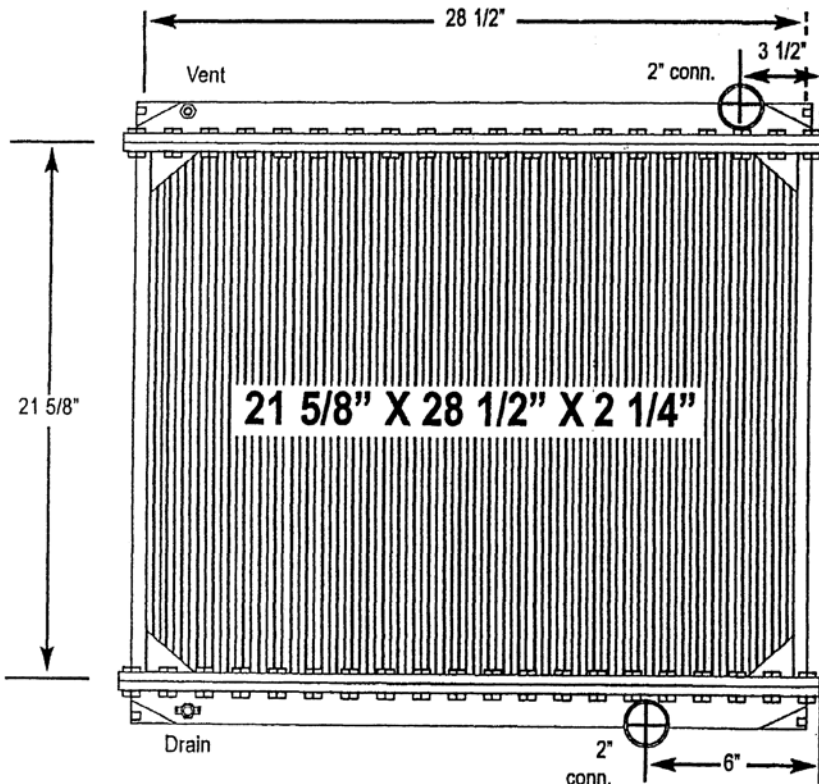

# 5600-12ABT Ford Truck

All-Metal Complete Radiator

Solder-on Style

Check with your customer service representative for part availability.

Notes:

Mounting brackets are located on all four corners.

Verify all connection locations, sizes and core depth. O.E. core specifications are listed, replacement measurements may vary slightly.

# 5600-14BT Ford Truck

All-Metal Complete Radiator

Notes:

Mounting brackets are located on all four corners.

Verify all connection locations, sizes and core depth. O.E. core specifications are listed, replacement measurements may vary slightly.