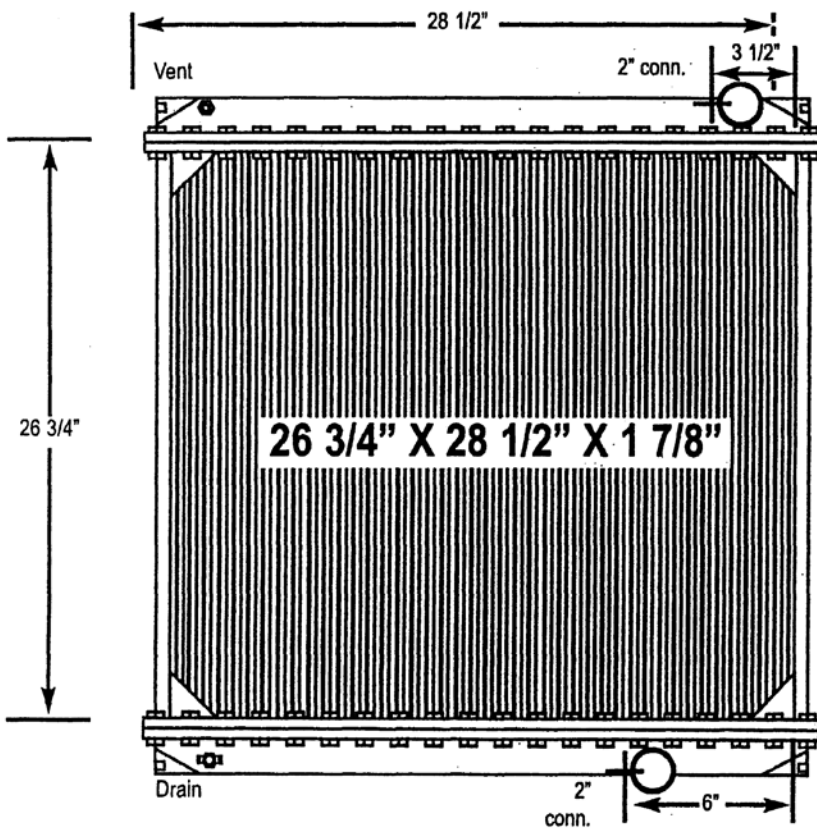

5600-11BT Ford Truck

All-Metal Complete Radiator

Notes:

Mounting brackets are located on all four corners.

Verify all connection locations, sizes and core depth. O.E. core specifications are listed, replacement measurements may vary slightly.

5600-12 Ford Truck

All-Metal Complete Radiator

Notes:

Mounting brackets are located on all four corners.

Verify all connection locations, sizes and core depth. O.E. core specifications are listed, replacement measurements may vary slightly.