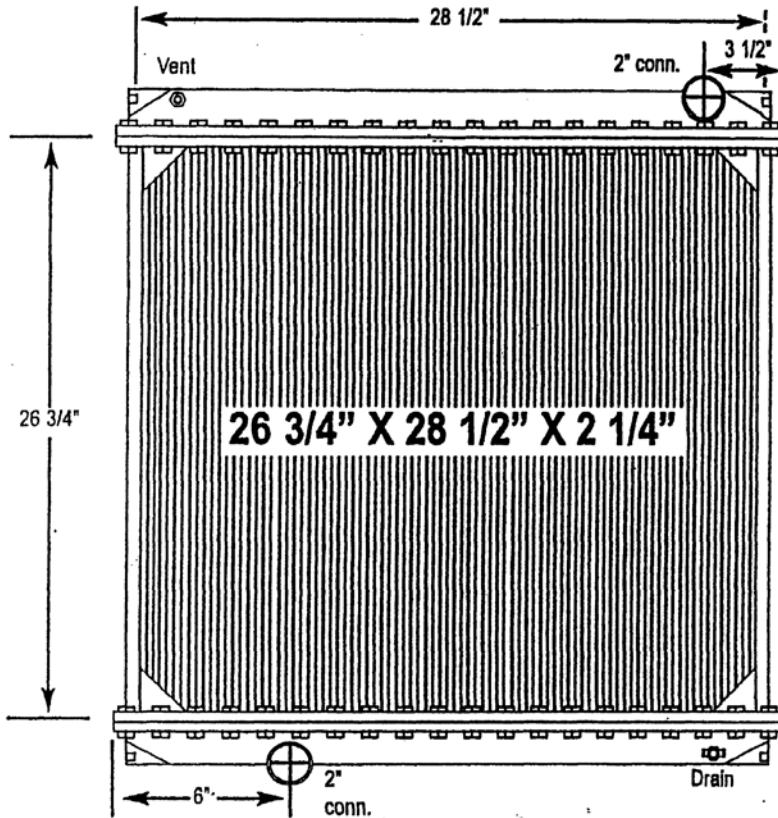

5600-11BT Ford Truck

All-Metal Complete Radiator

Notes:

Mounting brackets are located on all four corners.

Verify all connection locations, sizes and core depth. O.E. core specifications are listed, replacement measurements may vary slightly.

5600-12 Ford Truck

All-Metal Complete Radiator

Notes:

Mounting brackets are located on all four corners.

Verify all connection locations, sizes and core depth. O.E. core specifications are listed, replacement measurements may vary slightly.