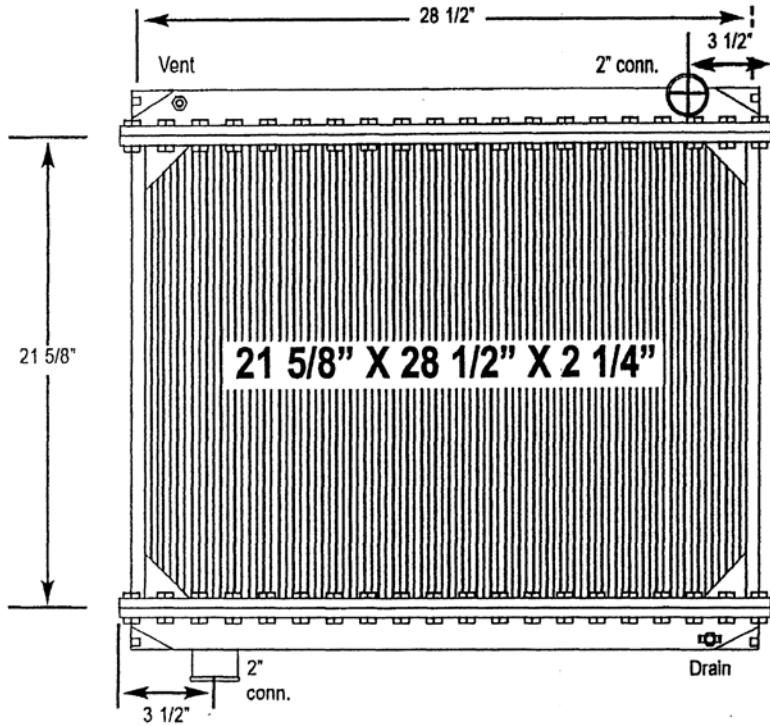

5600-09BT Ford Truck

All-Metal Complete Radiator

Notes:

Mounting brackets are located on all four corners.

Verify all connection locations, sizes and core depth. O.E. core specifications are listed, replacement measurements may vary slightly.

5600-10BT Ford Truck

All-Metal Complete Radiator

Notes:

Mounting brackets are located on all four corners.

Outlet tank contains an 11 1/2" oil cooler.

Verify all connection locations, sizes and core depth. O.E. core specifications are listed, replacement measurements may vary slightly.