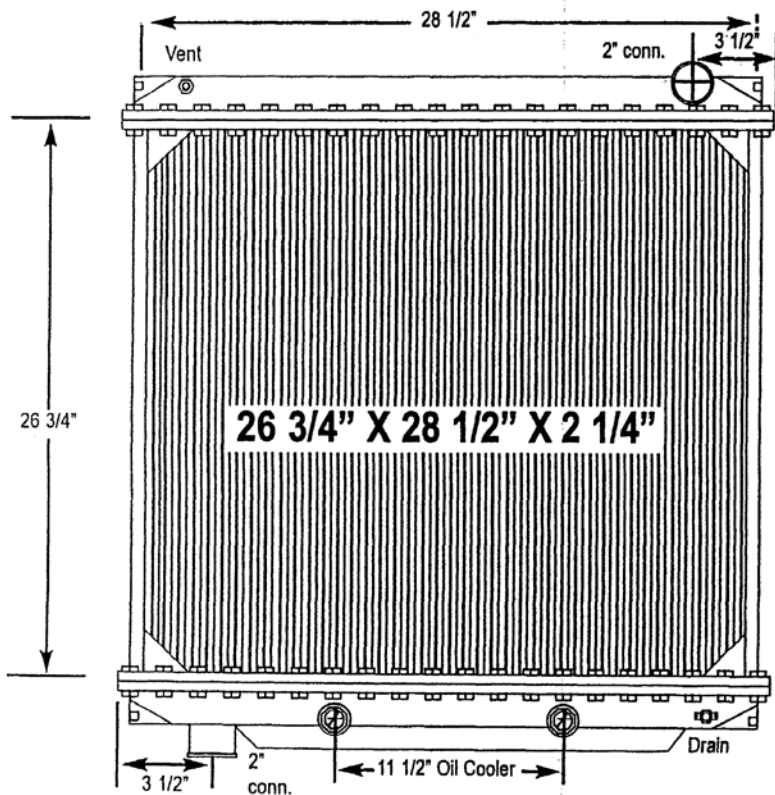

5600-09BT Ford Truck

All-Metal Complete Radiator

Notes:

Mounting brackets are located on all four corners.

Verify all connection locations, sizes and core depth. O.E. core specifications are listed, replacement measurements may vary slightly.

5600-10BT Ford Truck

All-Metal Complete Radiator

Notes:

Mounting brackets are located on all four corners.

Outlet tank contains an 11 1/2" oil cooler.

Verify all connection locations, sizes and core depth. O.E. core specifications are listed, replacement measurements may vary slightly.