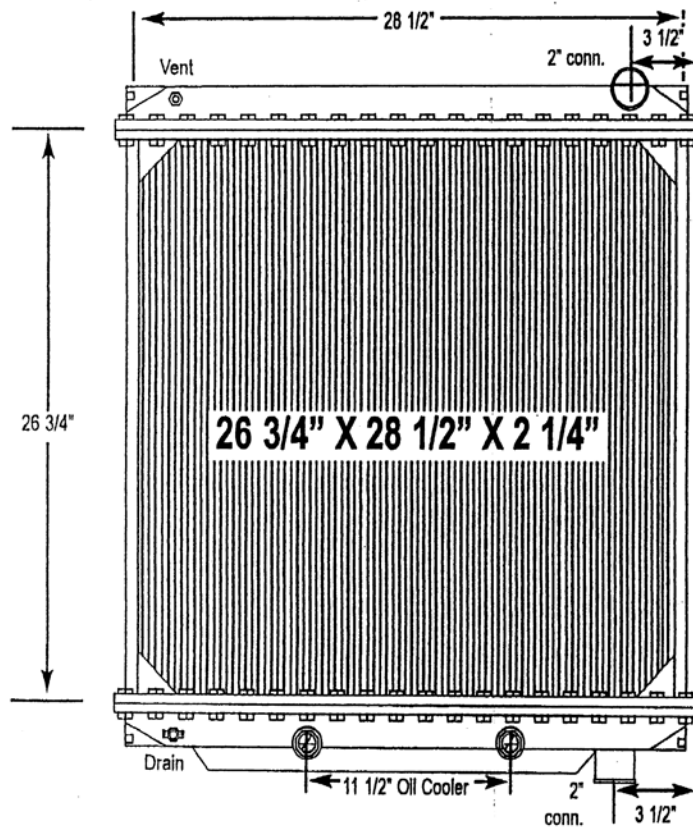

5600-05BT Ford Truck

All-Metal Complete Radiator

Notes:
Mounting brackets are located on all four corners.

Outlet tank contains an 11 1/2" oil cooler.

Verify all connection locations, sizes and core depth. O.E. core specifications are listed, replacement measurements may vary slightly.

5600-06BT Ford Truck

All-Metal Complete Radiator

Notes:
Mounting brackets are located on all four corners.

Outlet tank contains an 11 1/2" oil cooler.

Verify all connection locations, sizes and core depth. O.E. core specifications are listed, replacement measurements may vary slightly.