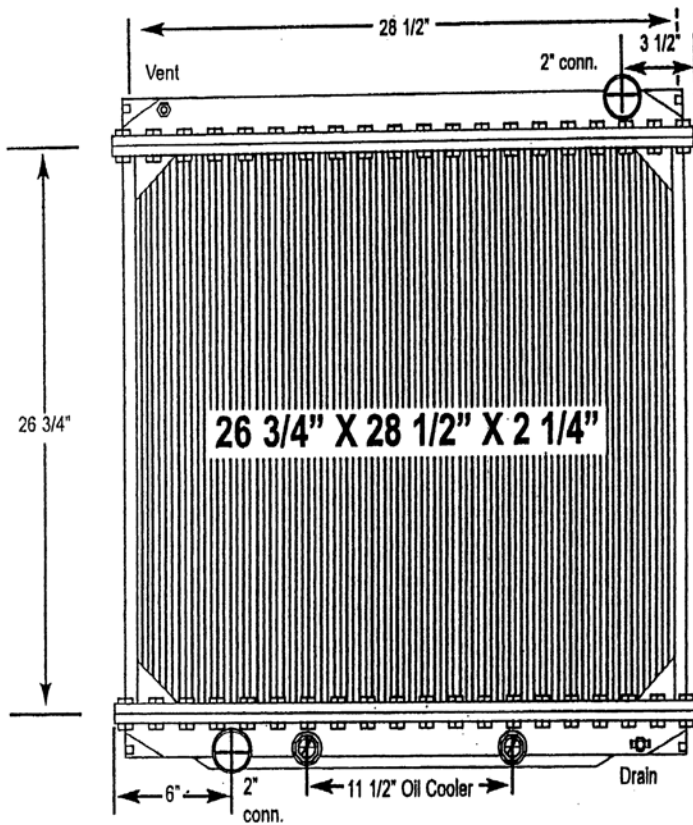

5600-05BT Ford Truck

All-Metal Complete Radiator

Notes:
Mounting brackets are located on all four corners.

Outlet tank contains an 11 1/2" oil cooler.

Verify all connection locations, sizes and core depth. O.E. core specifications are listed, replacement measurements may vary slightly.

5600-06BT Ford Truck

All-Metal Complete Radiator

Notes:
Mounting brackets are located on all four corners.

Outlet tank contains an 11 1/2" oil cooler.

Verify all connection locations, sizes and core depth. O.E. core specifications are listed, replacement measurements may vary slightly.