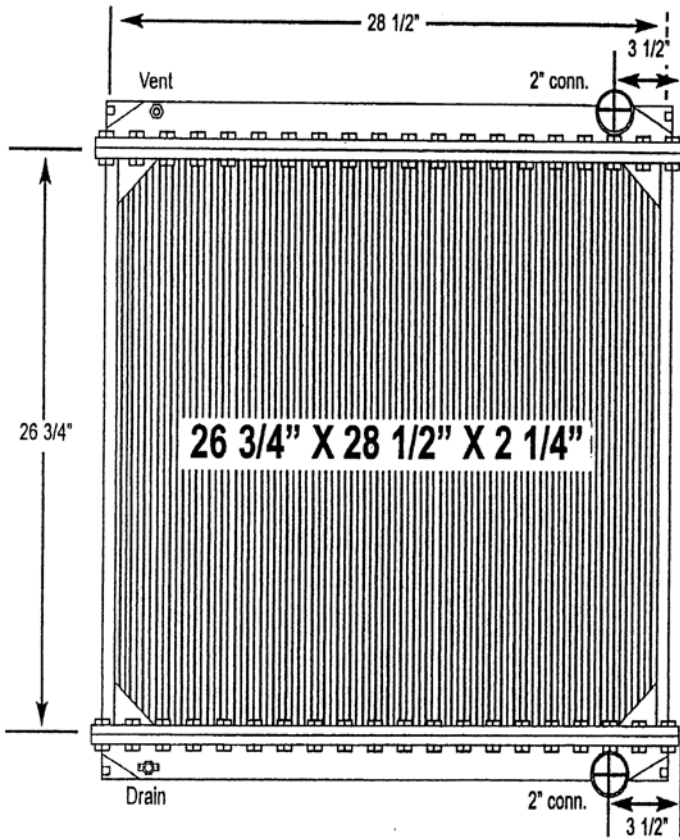

5600-03BT Ford Truck

All-Metal Complete Radiator

Notes:

Mounting brackets are located on all four corners.

Verify all connection locations, sizes and core depth. O.E. core specifications are listed, replacement measurements may vary slightly.

5600-04BT Ford Truck

All-Metal Complete Radiator

Notes:

Mounting brackets are located on all four corners.

Verify all connection locations, sizes and core depth. O.E. core specifications are listed, replacement measurements may vary slightly.