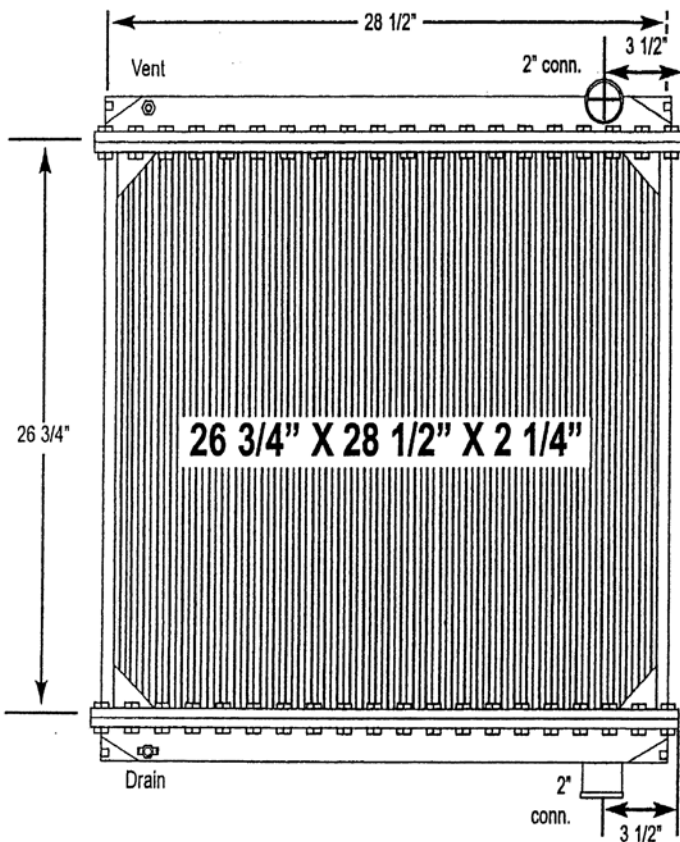

5600-03BT Ford Truck

All-Metal Complete Radiator

Notes:

Mounting brackets are located on all four corners.

Verify all connection locations, sizes and core depth. O.E. core specifications are listed, replacement measurements may vary slightly.

5600-04BT Ford Truck

All-Metal Complete Radiator

Notes:

Mounting brackets are located on all four corners.

Verify all connection locations, sizes and core depth. O.E. core specifications are listed, replacement measurements may vary slightly.