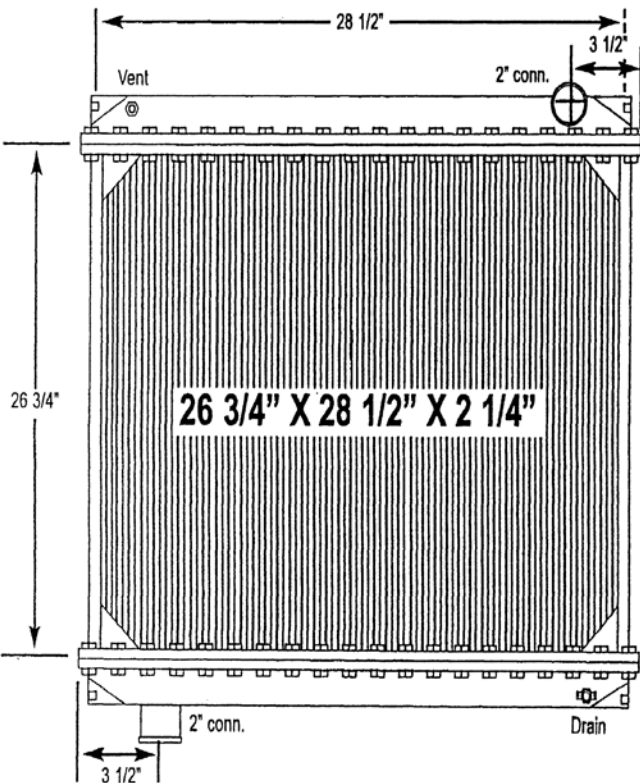

# 5600-01BT Ford Truck

All-Metal Complete Radiator

Notes:  
Mounting brackets are located on all four corners.

Verify all connection locations, sizes and core depth. O.E. core specifications are listed, replacement measurements may vary slightly.

# 5600-02BT Ford Truck

All-Metal Complete Radiator

Notes:  
Mounting brackets are located on all four corners.

Verify all connection locations, sizes and core depth. O.E. core specifications are listed, replacement measurements may vary slightly.