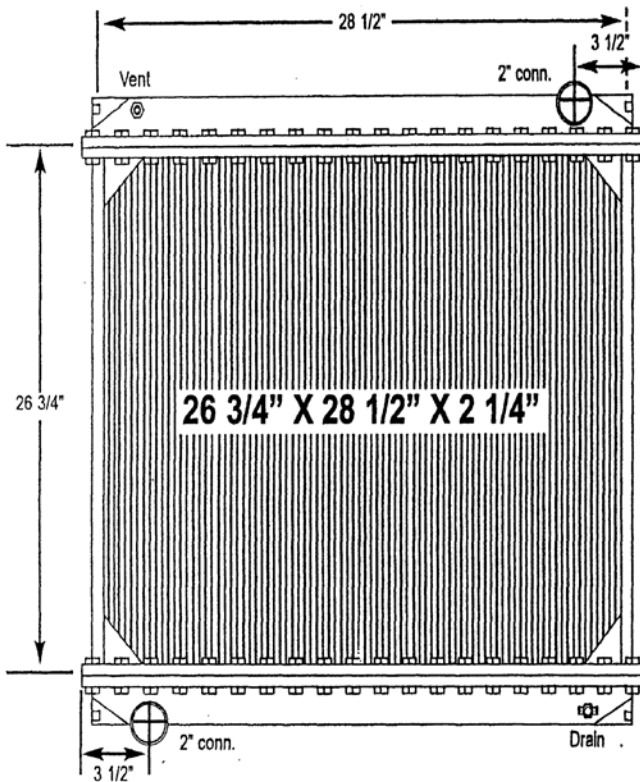

# 5600-01BT Ford Truck

All-Metal Complete Radiator

Notes:  
Mounting brackets are located on all four corners.

Verify all connection locations, sizes and core depth. O.E. core specifications are listed, replacement measurements may vary slightly.

# 5600-02BT Ford Truck

All-Metal Complete Radiator

Notes:  
Mounting brackets are located on all four corners.

Verify all connection locations, sizes and core depth. O.E. core specifications are listed, replacement measurements may vary slightly.