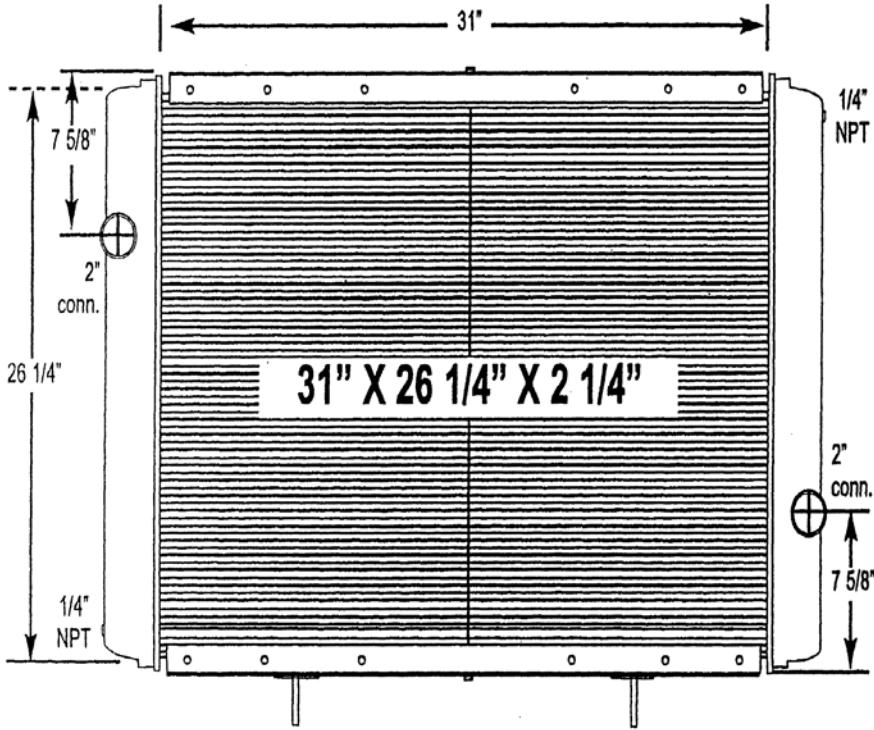

# 3100-07ST Bluebird Bus

All-Metal Complete Radiator

## Notes:

O.E. frame shown as reference, is not included with radiator purchase.

Verify all connection locations, sizes and core depth. O.E. core specifications are listed, replacement measurements may vary slightly.