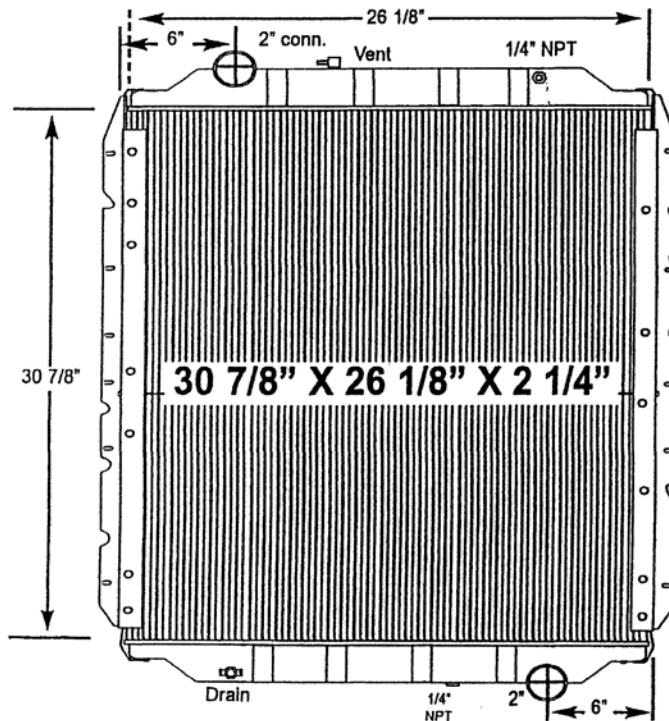

# 3100-03ST Bluebird Bus

All-Metal Complete Radiator

**Notes:**

O.E. frame shown as reference, is not included with radiator purchase.

O.E. frame must be soldered on to the radiator tanks.

Verify all connection locations, sizes and core depth. O.E. core specifications are listed, replacement measurements may vary slightly.

# 3100-06ST Bluebird Bus

All-Metal Complete Radiator

**Notes:**

O.E. frame shown as reference, is not included with radiator purchase.

O.E. frame must be soldered on to the radiator tanks.

Verify all connection locations, sizes and core depth. O.E. core specifications are listed, replacement measurements may vary slightly.