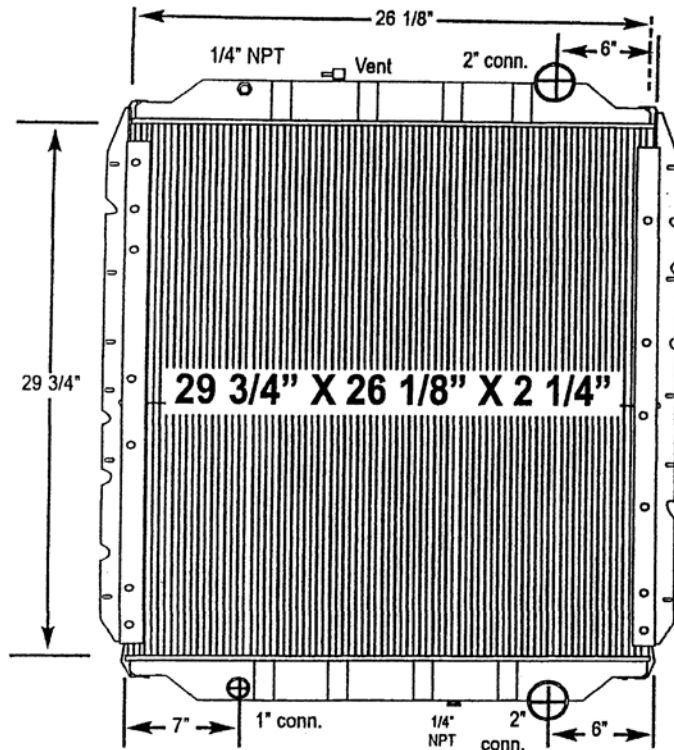

# 3100-03ST Bluebird Bus

All-Metal Complete Radiator

**Notes:**

O.E. frame shown as reference, is not included with radiator purchase.

O.E. frame must be soldered on to the radiator tanks.

Verify all connection locations, sizes and core depth. O.E. core specifications are listed, replacement measurements may vary slightly.

# 3100-06ST Bluebird Bus

All-Metal Complete Radiator

**Notes:**

O.E. frame shown as reference, is not included with radiator purchase.

O.E. frame must be soldered on to the radiator tanks.

Verify all connection locations, sizes and core depth. O.E. core specifications are listed, replacement measurements may vary slightly.