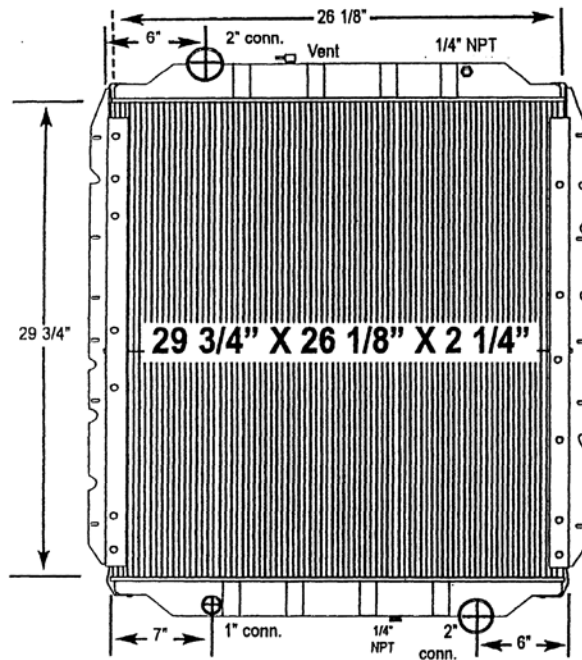

3100-01ST Bluebird Bus

All-Metal Complete Radiator

Notes:

O.E. frame shown as reference, is not included with radiator purchase.

O.E. frame must be soldered on to the radiator tanks.

Verify all connection locations, sizes and core depth. O.E. core specifications are listed, replacement measurements may vary slightly.