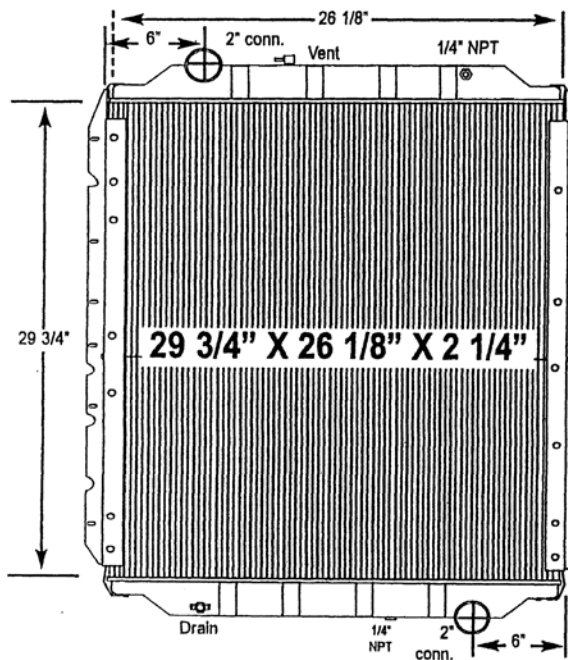

3100-01ST Bluebird Bus

All-Metal Complete Radiator

Notes:

O.E. frame shown as reference, is not included with radiator purchase.

O.E. frame must be soldered on to the radiator tanks.

Verify all connection locations, sizes and core depth. O.E. core specifications are listed, replacement measurements may vary slightly.

3100-02ST Bluebird Bus

All-Metal Complete Radiator

Notes:

O.E. frame shown as reference, is not included with radiator purchase.

O.E. frame must be soldered on to the radiator tanks.

Verify all connection locations, sizes and core depth. O.E. core specifications are listed, replacement measurements may vary slightly.