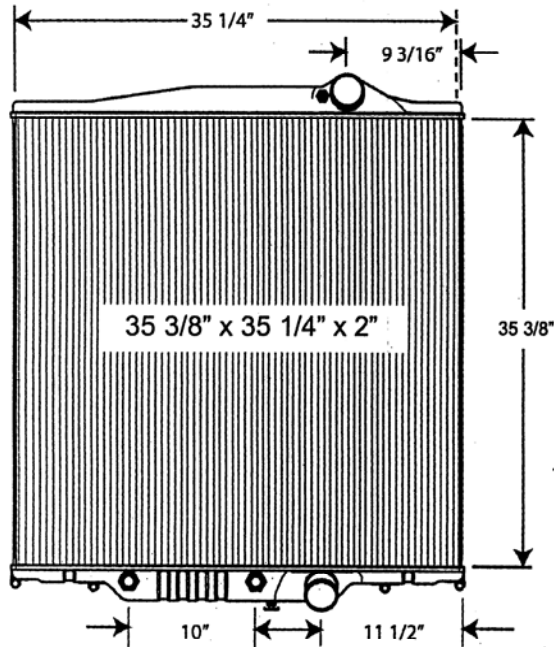

8000-18 Volvo Truck

All-Metal Complete Radiator

Notes:

Verify all connection locations, sizes and core depth. O.E. core specifications are listed, replacement measurements may vary slightly.

8000-40 Volvo Truck

All-Metal Complete Radiator

Notes:

Outlet tank contains 10" oil cooler.

Verify all connection locations, sizes and core depth. O.E. core specifications are listed, replacement measurements may vary slightly.