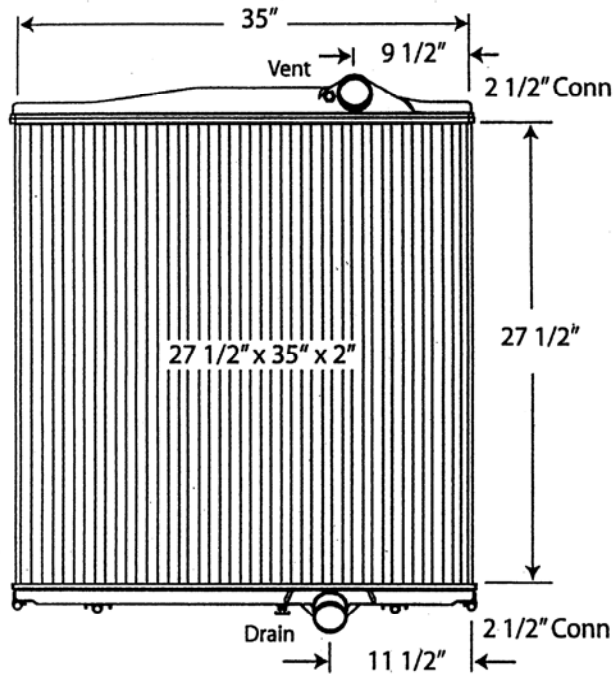

8000-18 Volvo Truck

All-Metal Complete Radiator

Notes:

Verify all connection locations, sizes and core depth. O.E. core specifications are listed, replacement measurements may vary slightly.

8000-40 Volvo Truck

All-Metal Complete Radiator

Notes:

Outlet tank contains 10" oil cooler.

Verify all connection locations, sizes and core depth. O.E. core specifications are listed, replacement measurements may vary slightly.