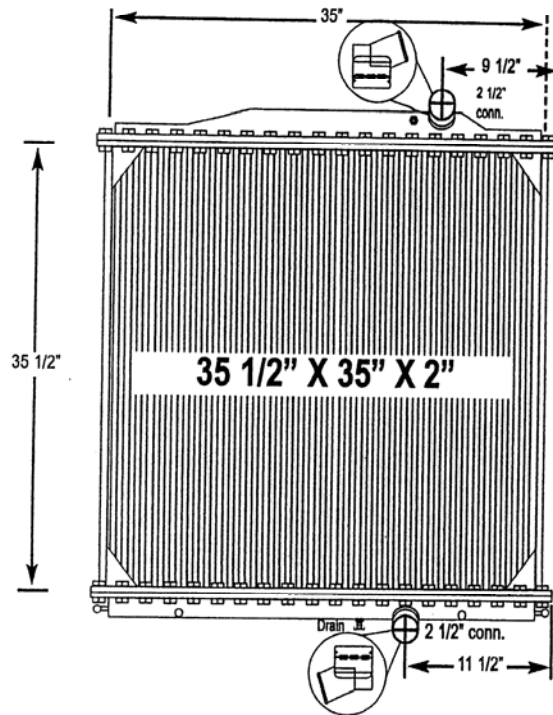

8000-09BT Volvo WG Series

All-Metal Complete Radiator

Notes:

Both inlet and outlet conn. are angled.

Verify all connection locations, sizes and core depth. O.E. core specifications are listed, replacement measurements may vary slightly.

8000-11ST Volvo WG Series

All-Metal Complete Radiator

Notes:

Verify all connection locations, sizes and core depth. O.E. core specifications are listed, replacement measurements may vary slightly.