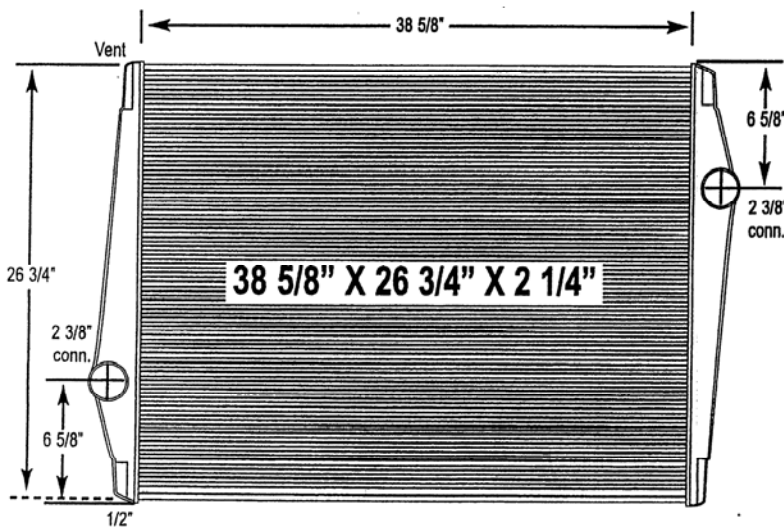

8000-09BT Volvo WG Series

All-Metal Complete Radiator

Notes:

Both inlet and outlet conn. are angled.

Verify all connection locations, sizes and core depth. O.E. core specifications are listed, replacement measurements may vary slightly.

8000-11ST Volvo WG Series

All-Metal Complete Radiator

Notes:

Verify all connection locations, sizes and core depth. O.E. core specifications are listed, replacement measurements may vary slightly.