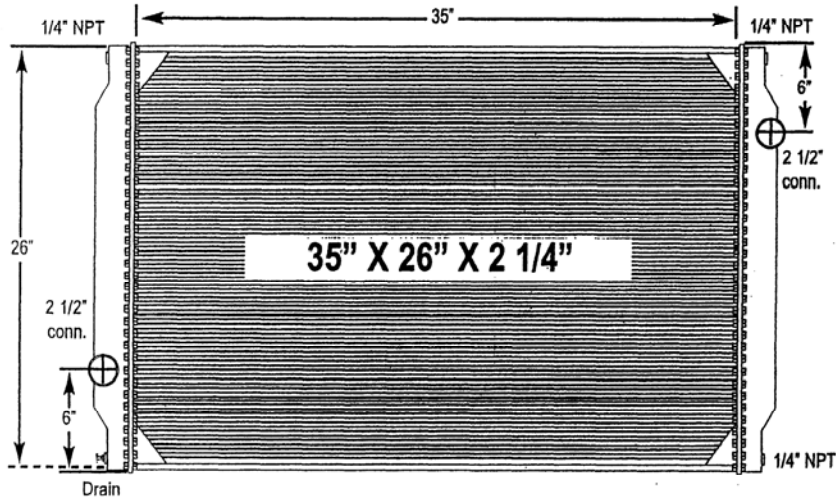

8000-01BT Volvo Truck

All-Metal Complete Radiator

Notes:
Verify all connection locations, sizes and core depth. O.E. core specifications are listed, replacement measurements may vary slightly.

8000-02BT Volvo Truck

All-Metal Complete Radiator

Notes:
Verify all connection locations, sizes and core depth. O.E. core specifications are listed, replacement measurements may vary slightly.