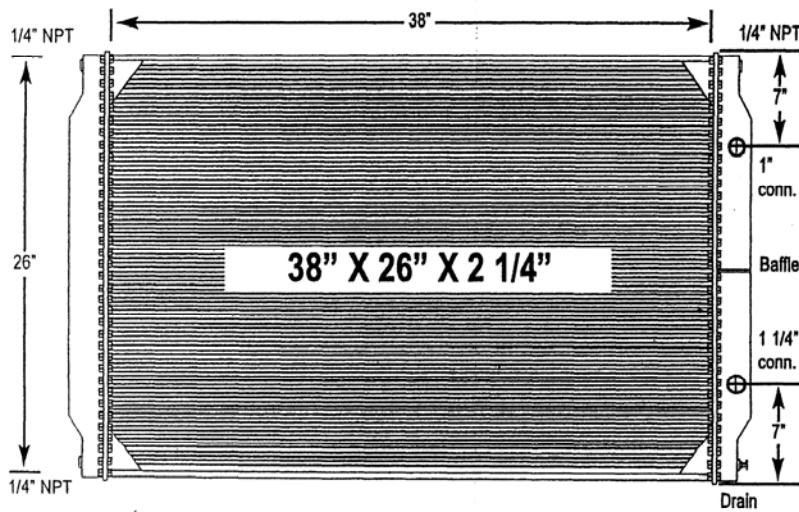

8000-01BT Volvo Truck

All-Metal Complete Radiator

Notes:
Verify all connection locations, sizes and core depth. O.E. core specifications are listed, replacement measurements may vary slightly.

8000-02BT Volvo Truck

All-Metal Complete Radiator

Notes:
Verify all connection locations, sizes and core depth. O.E. core specifications are listed, replacement measurements may vary slightly.