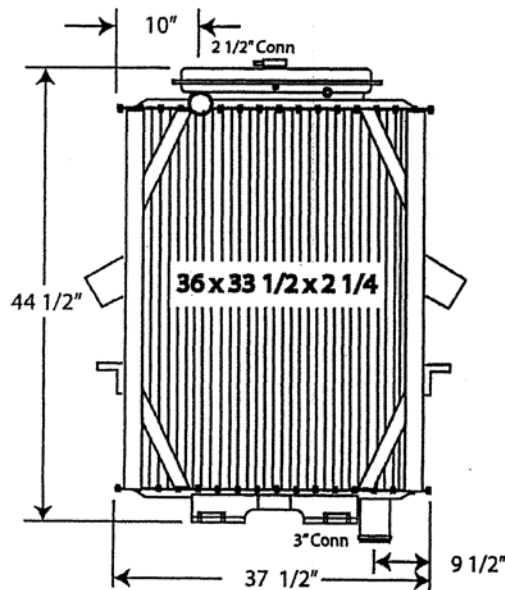

7700-05ST Peterbilt Truck - Model 379

All-Metal Complete Radiator

Notes:

O.E. frame shown as reference, is not included with radiator purchase.

Verify all connection locations, sizes and core depth. O.E. core specifications are listed, replacement measurements may vary slightly.

7700-06 Peterbilt Truck

All-Metal Complete Radiator

Notes:

O.E. frame shown as reference, is not included with radiator purchase.

Verify all connection locations, sizes and core depth. O.E. core specifications are listed, replacement measurements may vary slightly.