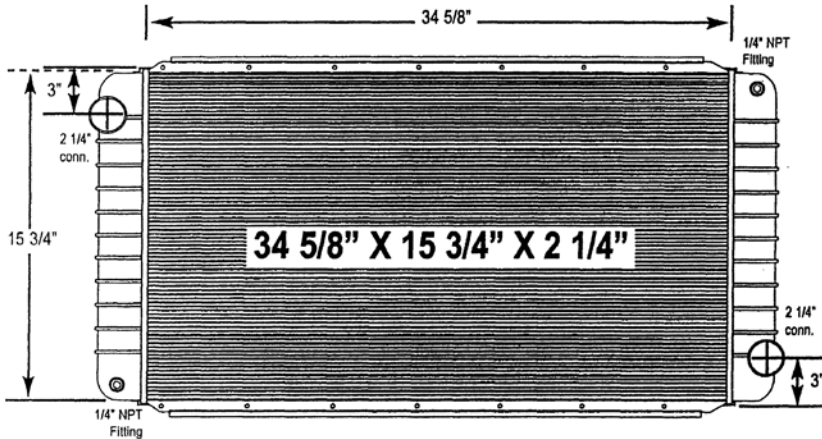

7700-05ST Peterbilt Truck - Model 379

All-Metal Complete Radiator

Notes:

O.E. frame shown as reference, is not included with radiator purchase.

Verify all connection locations, sizes and core depth. O.E. core specifications are listed, replacement measurements may vary slightly.

7700-06 Peterbilt Truck

All-Metal Complete Radiator

Notes:

O.E. frame shown as reference, is not included with radiator purchase.

Verify all connection locations, sizes and core depth. O.E. core specifications are listed, replacement measurements may vary slightly.