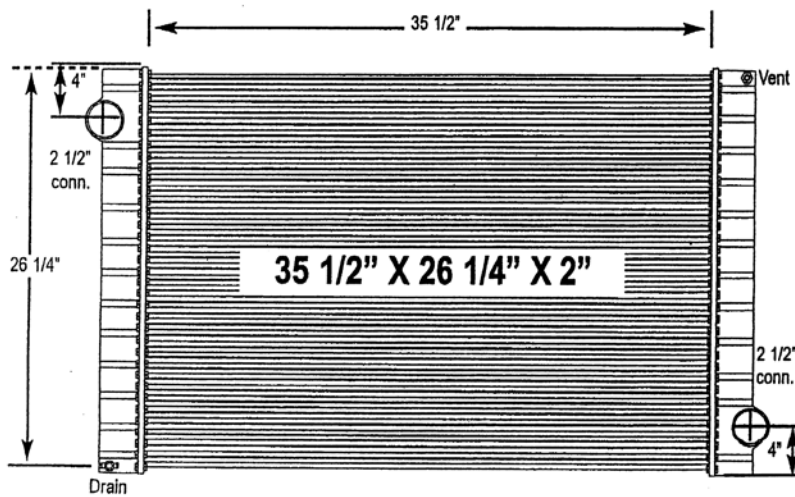

7700-04BT Peterbilt Truck

All-Metal Complete Radiator

Notes:

Verify all connection locations, sizes and core depth. O.E. core specifications are listed, replacement measurements may vary slightly.