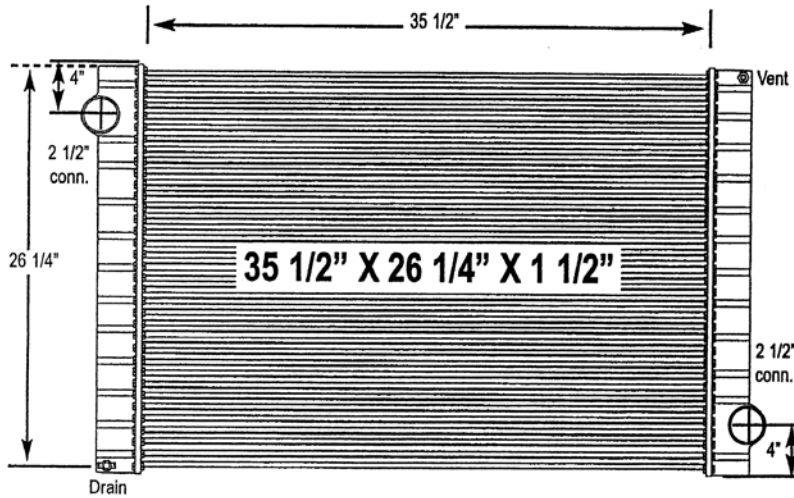

## 7700-03BT Peterbilt Truck

All-Metal Complete Radiator

**Notes:**

Verify all connection locations, sizes and core depth. O.E. core specifications are listed, replacement measurements may vary slightly.