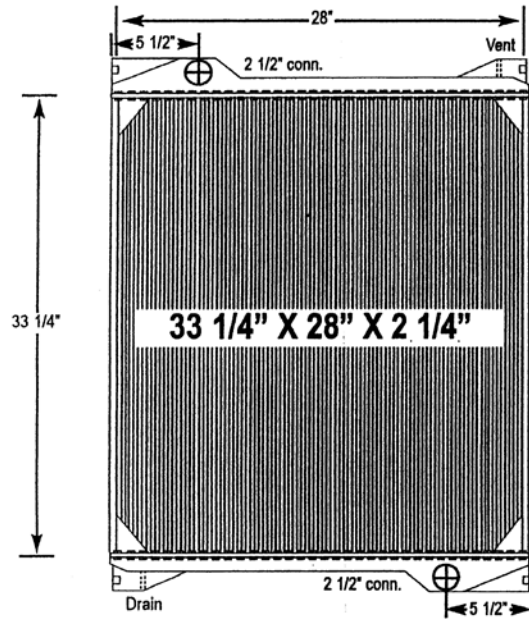

7700-01BT Peterbilt Truck

All-Metal Complete Radiator

Notes:

Mounting brackets are located on all four corners.

Verify all connection locations, sizes and core depth. O.E. core specifications are listed, replacement measurements may vary slightly.

7700-02BT Peterbilt Truck

All-Metal Complete Radiator

Notes:

Mounting brackets are located on all four corners.

Verify all connection locations, sizes and core depth. O.E. core specifications are listed, replacement measurements may vary slightly.