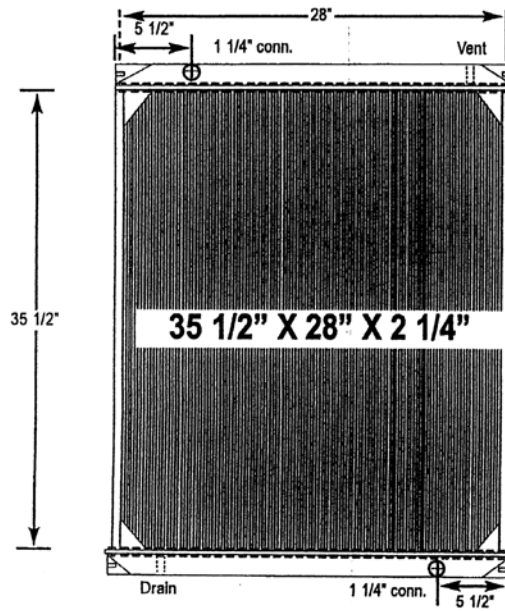

7700-01BT Peterbilt Truck

All-Metal Complete Radiator

Notes:

Mounting brackets are located on all four corners.

Verify all connection locations, sizes and core depth. O.E. core specifications are listed, replacement measurements may vary slightly.

7700-02BT Peterbilt Truck

All-Metal Complete Radiator

Notes:

Mounting brackets are located on all four corners.

Verify all connection locations, sizes and core depth. O.E. core specifications are listed, replacement measurements may vary slightly.