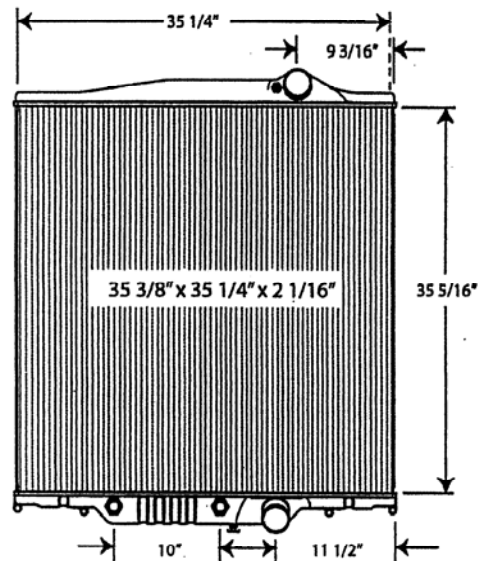

7300-11 Mack Truck

All-Metal Complete Radiator

Notes:

Verify all connection locations, sizes and core depth. O.E. core specifications are listed, replacement measurements may vary slightly.

7300-12 Mack Truck

All-Metal Complete Radiator

Notes:

Verify all connection locations, sizes and core depth. O.E. core specifications are listed, replacement measurements may vary slightly.