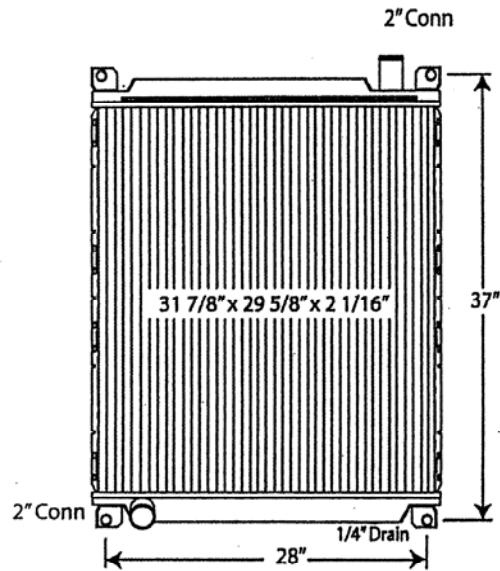

7300-11 Mack Truck

All-Metal Complete Radiator

Notes:

Verify all connection locations, sizes and core depth. O.E. core specifications are listed, replacement measurements may vary slightly.

7300-12 Mack Truck

All-Metal Complete Radiator

Notes:

Verify all connection locations, sizes and core depth. O.E. core specifications are listed, replacement measurements may vary slightly.