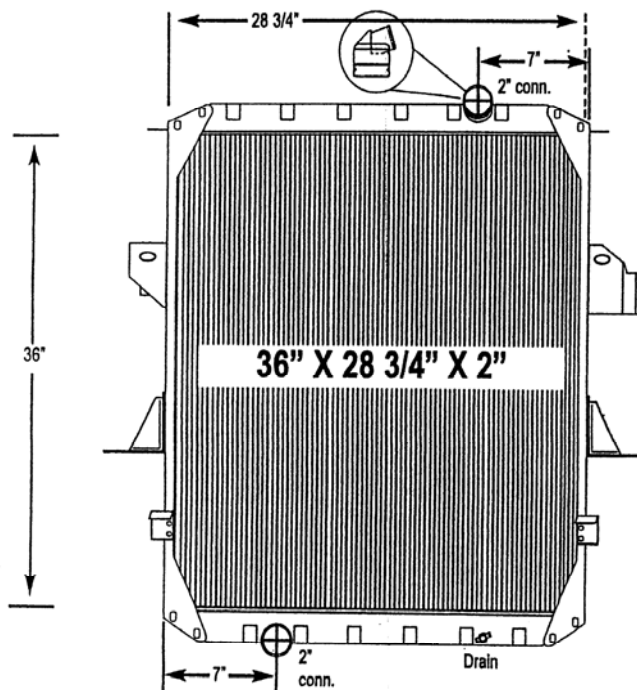

7300-06BT Mack Truck - RD Model

All-Metal Complete Radiator

Notes:

O.E. radiator has mounting holes on all four corners.

Verify all connection locations, sizes and core depth. O.E. core specifications are listed, replacement measurements may vary slightly.

7300-08ST Mack Truck - Vision Model

All-Metal Complete Radiator

Notes:

O.E. frame shown as reference, is not included with radiator purchase.

O.E. frame will bolt on to radiator tanks.

Verify all connection locations, sizes and core depth. O.E. core specifications are listed, replacement measurements may vary slightly.