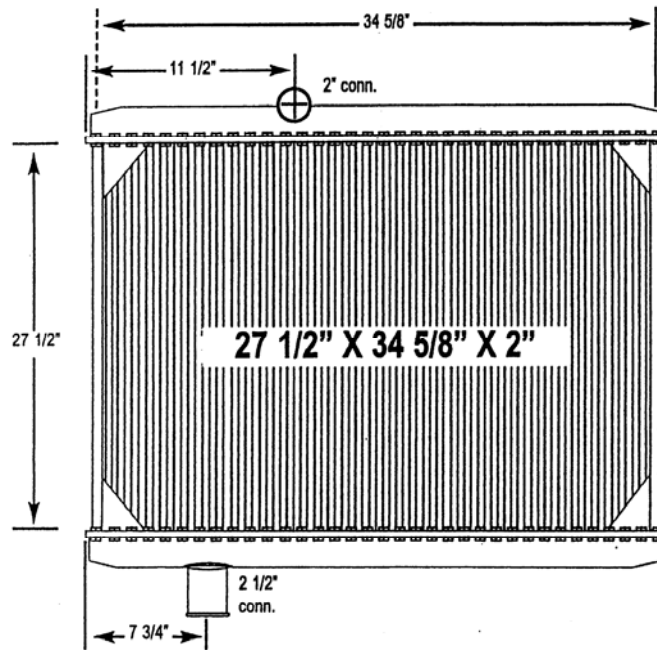

7300-06BT Mack Truck - RD Model

All-Metal Complete Radiator

Notes:

O.E. radiator has mounting holes on all four corners.

Verify all connection locations, sizes and core depth. O.E. core specifications are listed, replacement measurements may vary slightly.

7300-08ST Mack Truck - Vision Model

All-Metal Complete Radiator

Notes:

O.E. frame shown as reference, is not included with radiator purchase.

O.E. frame will bolt on to radiator tanks.

Verify all connection locations, sizes and core depth. O.E. core specifications are listed, replacement measurements may vary slightly.