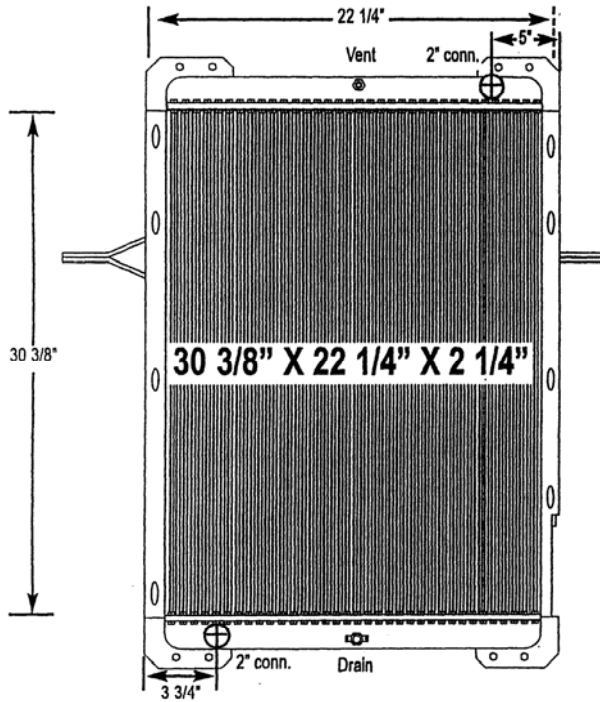

7300-04BT Mack Truck - Midliner Model

All-Metal Complete Radiator

Notes:

Verify all connection locations, sizes and core depth. O.E. core specifications are listed, replacement measurements may vary slightly.

7300-05BT Mack Truck - CH Model

All-Metal Complete Radiator

Notes:

Mounting holes are located on all four corners.

Verify all connection locations, sizes and core depth. O.E. core specifications are listed, replacement measurements may vary slightly.