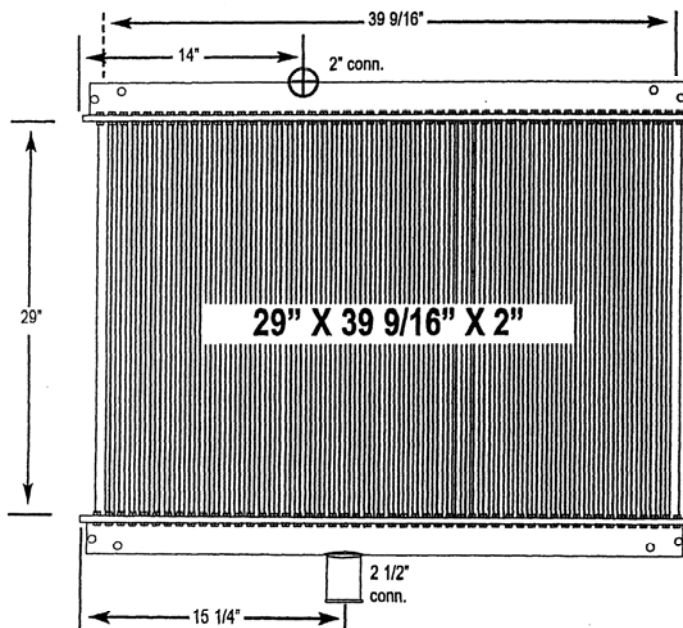

7300-04BT Mack Truck - Midliner Model

All-Metal Complete Radiator

Notes:

Verify all connection locations, sizes and core depth. O.E. core specifications are listed, replacement measurements may vary slightly.

7300-05BT Mack Truck - CH Model

All-Metal Complete Radiator

Notes:

Mounting holes are located on all four corners.

Verify all connection locations, sizes and core depth. O.E. core specifications are listed, replacement measurements may vary slightly.