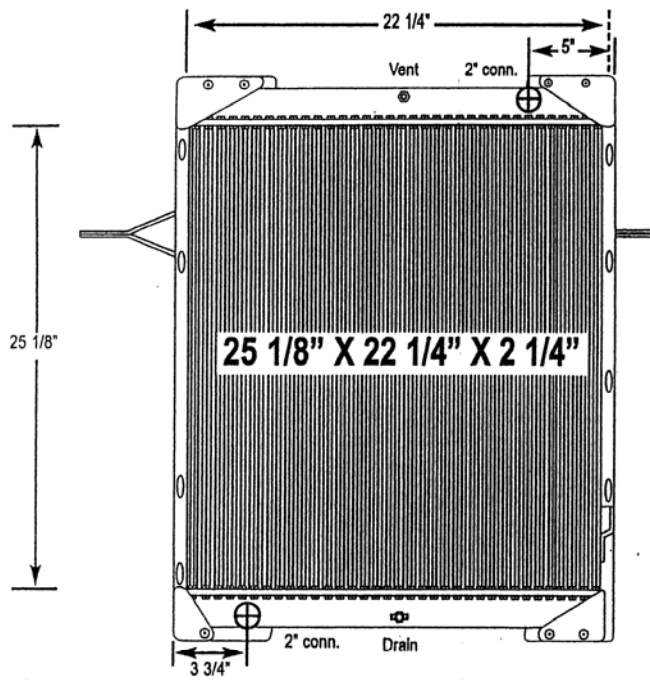

7300-01BT Mack Truck - Midliner Model

All-Metal Complete Radiator

Notes:

Verify all connection locations, sizes and core depth. O.E. core specifications are listed, replacement measurements may vary slightly.

7300-02BT Mack Truck - Midliner Model

All-Metal Complete Radiator

Notes:

Verify all connection locations, sizes and core depth. O.E. core specifications are listed, replacement measurements may vary slightly.