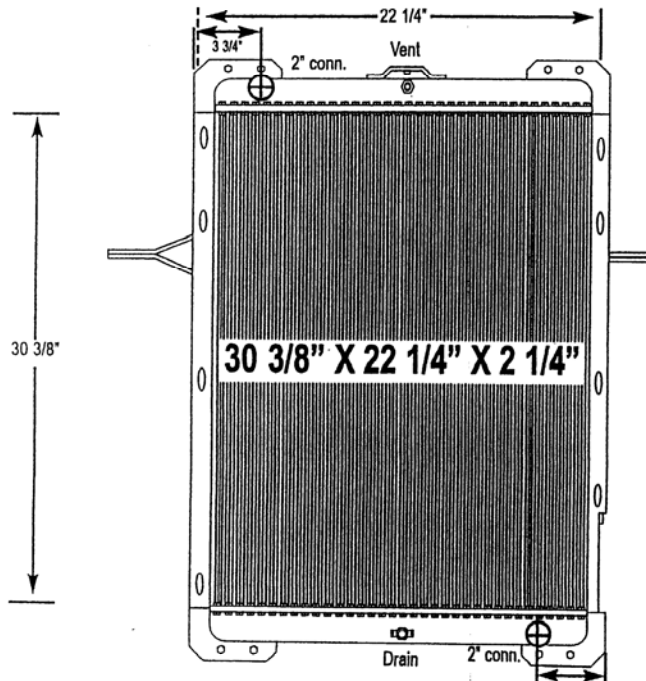

7300-01BT Mack Truck - Midliner Model

All-Metal Complete Radiator

Notes:

Verify all connection locations, sizes and core depth. O.E. core specifications are listed, replacement measurements may vary slightly.

7300-02BT Mack Truck - Midliner Model

All-Metal Complete Radiator

Notes:

Verify all connection locations, sizes and core depth. O.E. core specifications are listed, replacement measurements may vary slightly.