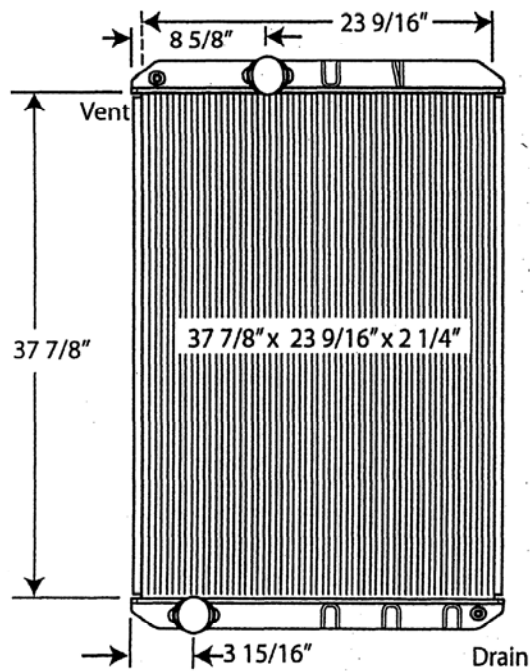

6500-07 Kenworth Truck

All-Metal Complete Radiator

Notes:

Verify all connection locations, sizes and core depth. O.E. core specifications are listed, replacement measurements may vary slightly.

Bolt-on connection in lower tank facing down.

6500-08 Kenworth Truck

All-Metal Complete Radiator

Notes:

Verify all connection locations, sizes and core depth. O.E. core specifications are listed, replacement measurements may vary slightly.