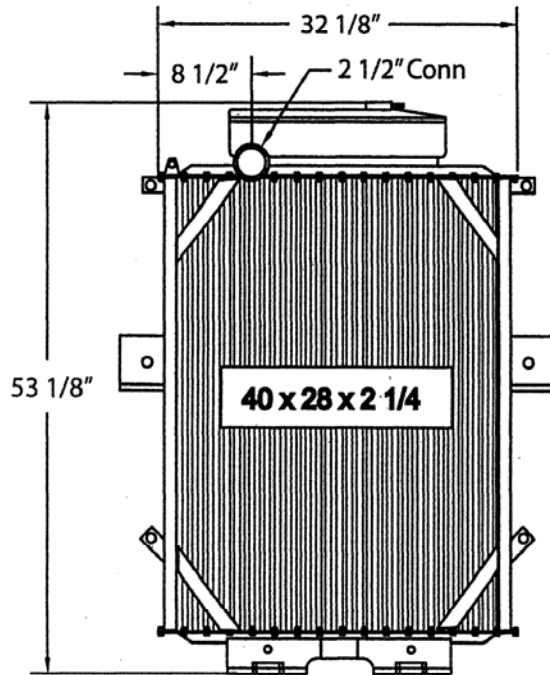

6500-07 Kenworth Truck

All-Metal Complete Radiator

Notes:

Verify all connection locations, sizes and core depth. O.E. core specifications are listed, replacement measurements may vary slightly.

Bolt-on connection in lower tank facing down.

6500-08 Kenworth Truck

All-Metal Complete Radiator

Notes:

Verify all connection locations, sizes and core depth. O.E. core specifications are listed, replacement measurements may vary slightly.