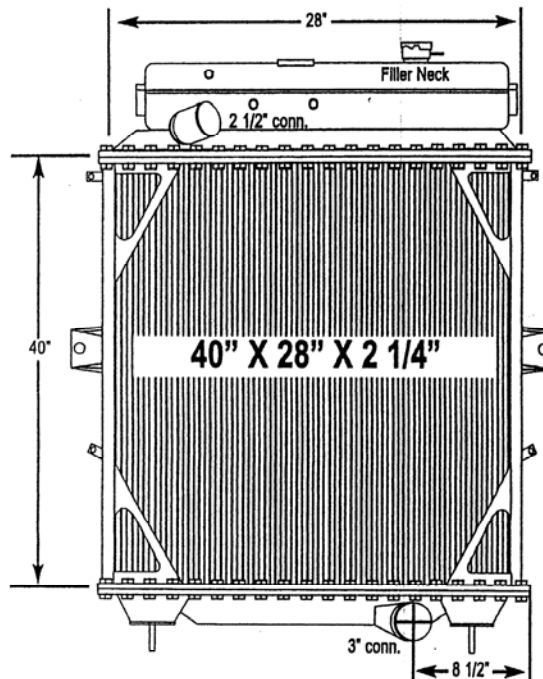

6500-05ST Kenworth Truck - T2000

All-Metal Complete Radiator

Notes:

O.E. frame shown as reference, is not included with radiator purchase.

Verify all connection locations, sizes and core depth. O.E. core specifications are listed, replacement measurements may vary slightly.

6500-06BT Kenworth Truck - T600

All-Metal Complete Radiator

Notes:

Inlet Tank

2 1/2" conn. 8" in from left of tank edge to center of connection base.

Verify all connection locations, sizes and core depth. O.E. core specifications are listed, replacement measurements may vary slightly.