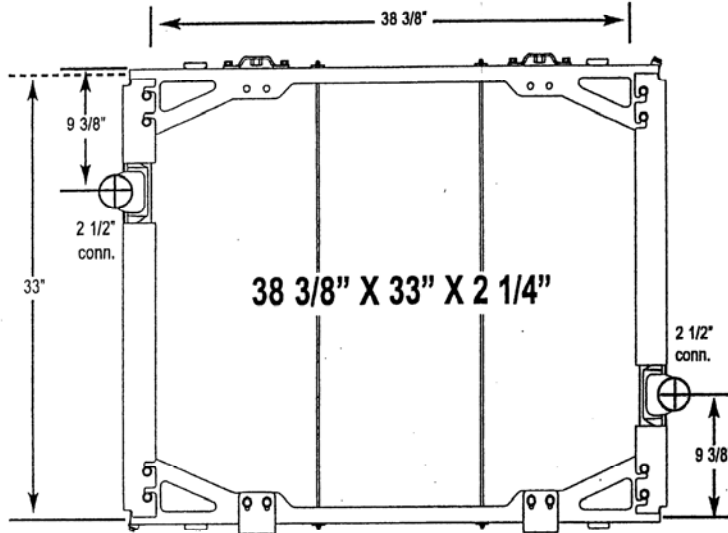

6500-05ST Kenworth Truck - T2000

All-Metal Complete Radiator

Notes:

O.E. frame shown as reference, is not included with radiator purchase.

Verify all connection locations, sizes and core depth. O.E. core specifications are listed, replacement measurements may vary slightly.

6500-06BT Kenworth Truck - T600

All-Metal Complete Radiator

Notes:

Inlet Tank

2 1/2" conn. 8" in from left of tank edge to center of connection base.

Verify all connection locations, sizes and core depth. O.E. core specifications are listed, replacement measurements may vary slightly.