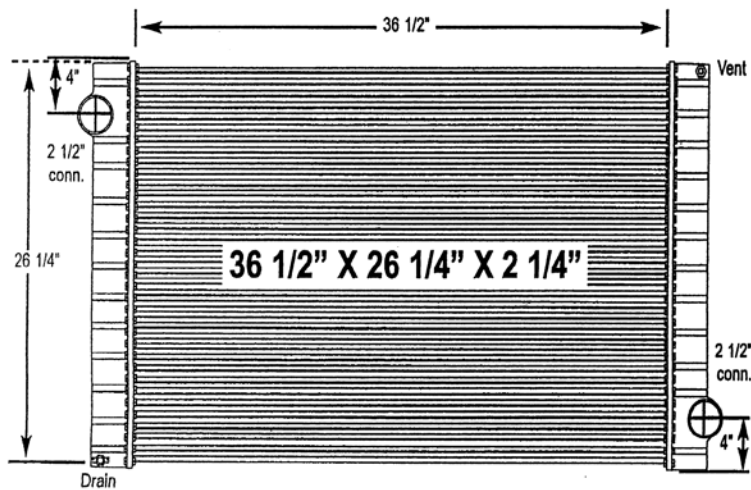

## 6500-03BT Kenworth Truck

All-Metal Complete Radiator

**Notes:**

Verify all connection locations, sizes and core depth. O.E. core specifications are listed, replacement measurements may vary slightly.

## 6500-04BT Kenworth Truck

All-Metal Complete Radiator

**Notes:**

Verify all connection locations, sizes and core depth. O.E. core specifications are listed, replacement measurements may vary slightly.