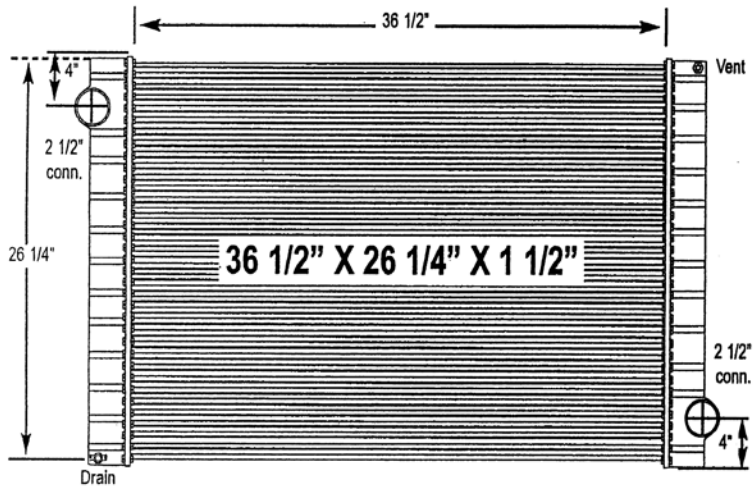

## 6500-03BT Kenworth Truck

All-Metal Complete Radiator

**Notes:**

Verify all connection locations, sizes and core depth. O.E. core specifications are listed, replacement measurements may vary slightly.

## 6500-04BT Kenworth Truck

All-Metal Complete Radiator

**Notes:**

Verify all connection locations, sizes and core depth. O.E. core specifications are listed, replacement measurements may vary slightly.