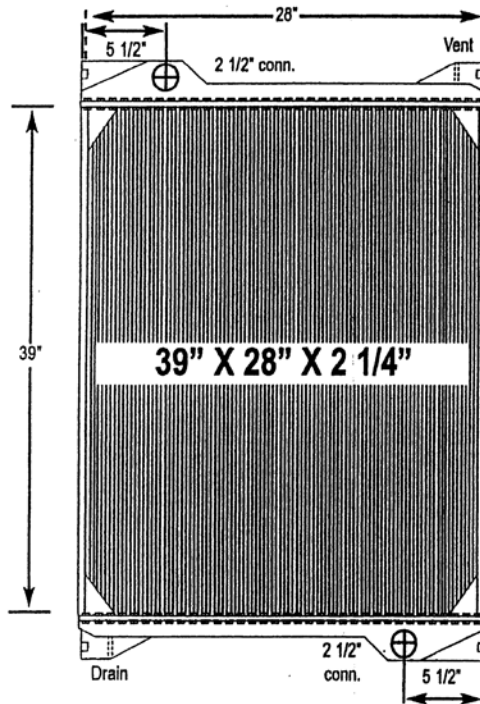

6500-01BT Kenworth Truck

All-Metal Complete Radiator

Notes:

Mounting brackets are located on all four corners.

Verify all connection locations, sizes and core depth. O.E. core specifications are listed, replacement measurements may vary slightly.

6500-02BT Kenworth Truck

All-Metal Complete Radiator

Notes:

Mounting brackets are located on all four corners.

Verify all connection locations, sizes and core depth. O.E. core specifications are listed, replacement measurements may vary slightly.