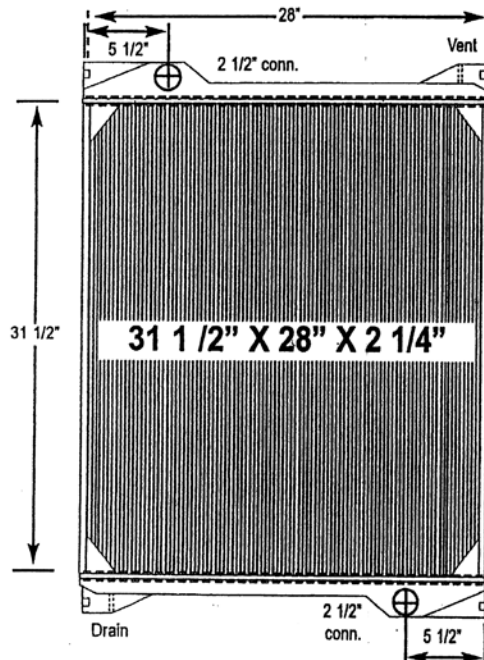

6500-01BT Kenworth Truck

All-Metal Complete Radiator

Notes:

Mounting brackets are located on all four corners.

Verify all connection locations, sizes and core depth. O.E. core specifications are listed, replacement measurements may vary slightly.

6500-02BT Kenworth Truck

All-Metal Complete Radiator

Notes:

Mounting brackets are located on all four corners.

Verify all connection locations, sizes and core depth. O.E. core specifications are listed, replacement measurements may vary slightly.