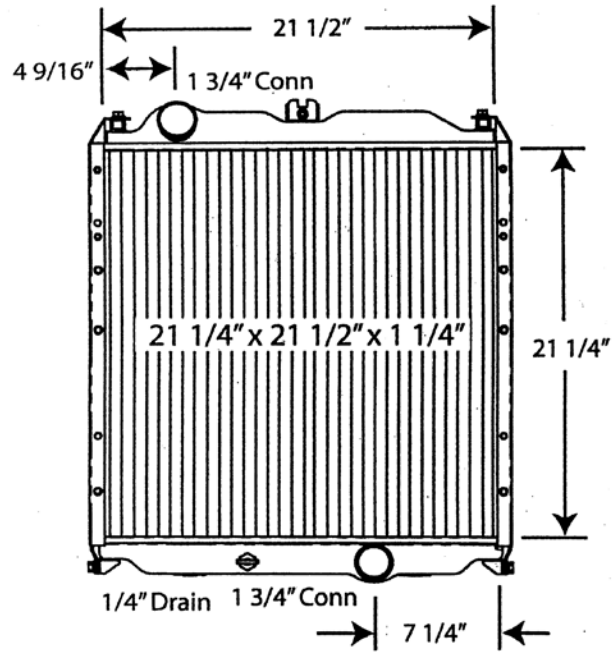

5900-01 Mitsubishi Truck

All-Metal Complete Radiator

Notes:

Verify all connection locations, sizes and core depth. O.E. core specifications are listed, replacement measurements may vary slightly.