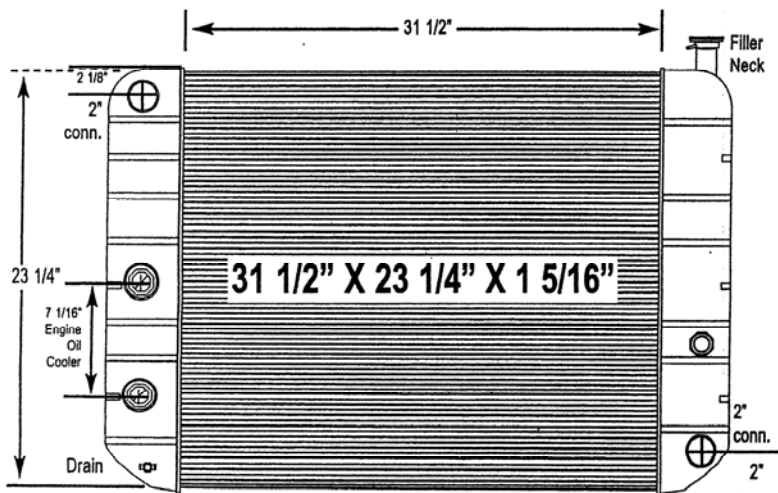

# 5800-11ST GMC Truck - Topkick / Kodiak

All-Metal Complete Radiator

**Notes:**

Inlet tank contains a 6 plate 7 1/16" engine oil cooler.

Outlet tank contains a 6 plate 18" transmission oil cooler.

Verify all connection locations, sizes and core depth. O.E. core specifications are listed, replacement measurements may vary slightly.

# 5800-12ST GMC Truck - Topkick / Kodiak

All-Metal Complete Radiator

**Notes:**

Inlet tank contains a 6 plate 7 1/16" engine oil cooler.

Verify all connection locations, sizes and core depth. O.E. core specifications are listed, replacement measurements may vary slightly.