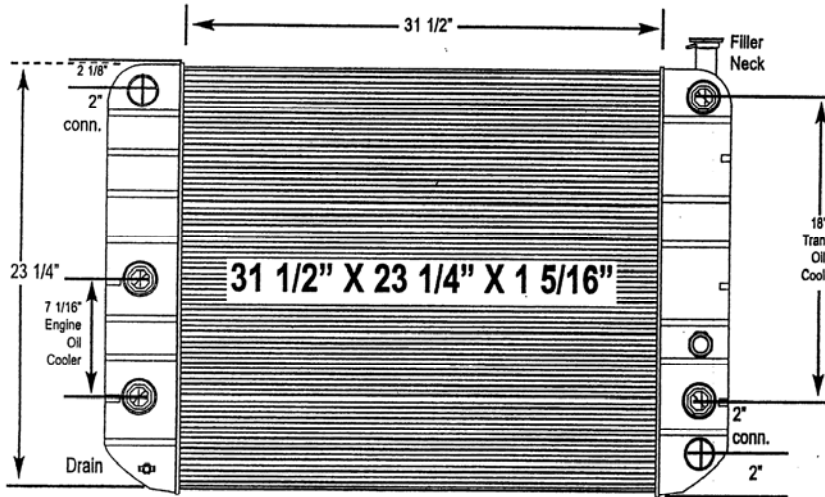

# 5800-11ST GMC Truck - Topkick / Kodiak

All-Metal Complete Radiator

**Notes:**

Inlet tank contains a 6 plate 7 1/16" engine oil cooler.

Outlet tank contains a 6 plate 18" transmission oil cooler.

Verify all connection locations, sizes and core depth. O.E. core specifications are listed, replacement measurements may vary slightly.

# 5800-12ST GMC Truck - Topkick / Kodiak

All-Metal Complete Radiator

**Notes:**

Inlet tank contains a 6 plate 7 1/16" engine oil cooler.

Verify all connection locations, sizes and core depth. O.E. core specifications are listed, replacement measurements may vary slightly.