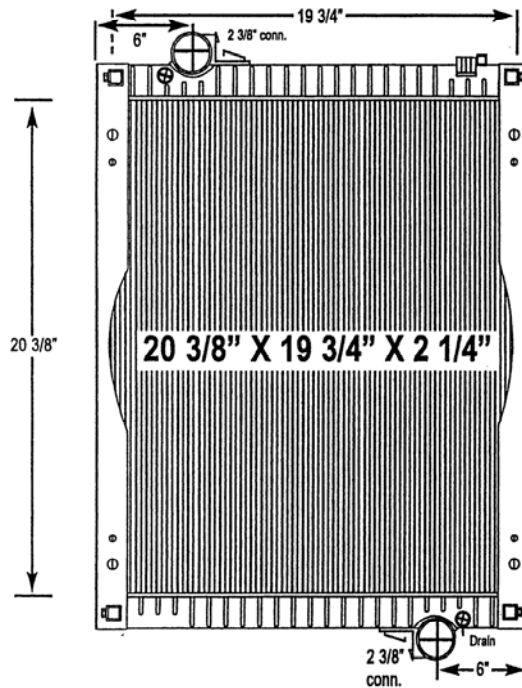

4100-30ST John Deere Tractor

All-Metal Complete Radiator

OE Reference Numbers:

AL115731

6200 Series

Notes:

Inlet Tank- conn. contains a 1" ID Flange Fitting

O.E. frame shown as reference, is not included with radiator purchase.

Verify all connection locations, sizes and core depth. O.E. core specifications are listed, replacement measurements may vary slightly.

4100-31ST John Deere Tractor (Feedlot / Cotton Core Style)

All-Metal Complete Radiator

OE Reference Numbers:

AL115731

6200 Series

Notes:

Inlet Tank- conn. contains a 1" ID Flange Fitting

O.E. frame shown as reference, is not included with radiator purchase.

Feedlot / Cotton core style features a non-louvered flat fin design.

Verify all connection locations, sizes and core depth. O.E. core specifications are listed, replacement measurements may vary slightly.