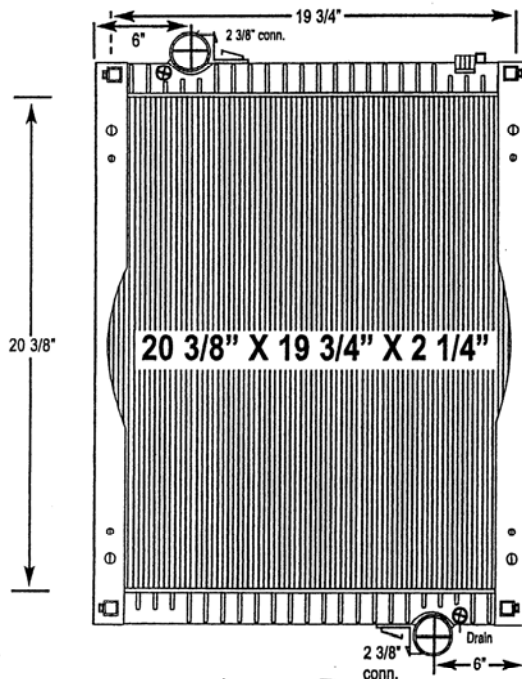

4100-30ST John Deere Tractor

All-Metal Complete Radiator

OE Reference Numbers:

AL115731

6200 Series

Notes:

Inlet Tank- conn. contains a 1" ID Flange Fitting

O.E. frame shown as reference, is not included with radiator purchase.

Verify all connection locations, sizes and core depth. O.E. core specifications are listed, replacement measurements may vary slightly.

4100-31ST John Deere Tractor (Feedlot / Cotton Core Style)

All-Metal Complete Radiator

OE Reference Numbers:

AL115731

6200 Series

Notes:

Inlet Tank- conn. contains a 1" ID Flange Fitting

O.E. frame shown as reference, is not included with radiator purchase.

Feedlot / Cotton core style features a non-louvered flat fin design.

Verify all connection locations, sizes and core depth. O.E. core specifications are listed, replacement measurements may vary slightly.